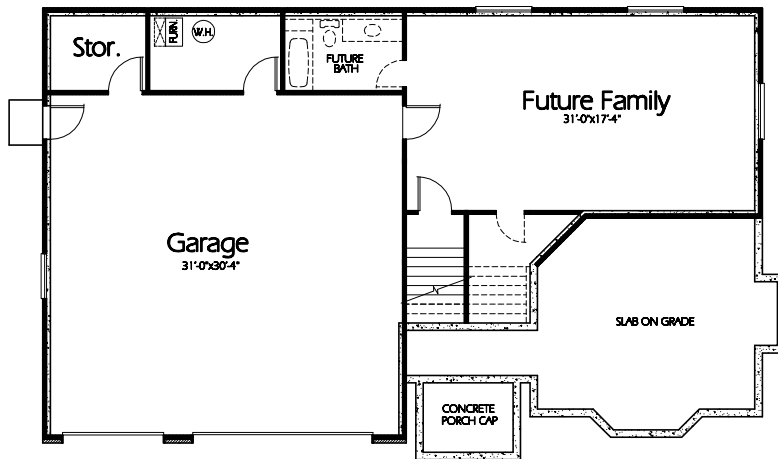

Front Elevation

Lower Level

1398 Sq. Feet

Main Level

2304 Sq. Feet

Plan ML-2304a

Overall Dimensions 64'-0" x 38'-8"
 2304 Finished Sq. Feet
 Room Sizes Shown Are Approximate

*Hearthstone
 Home Design*