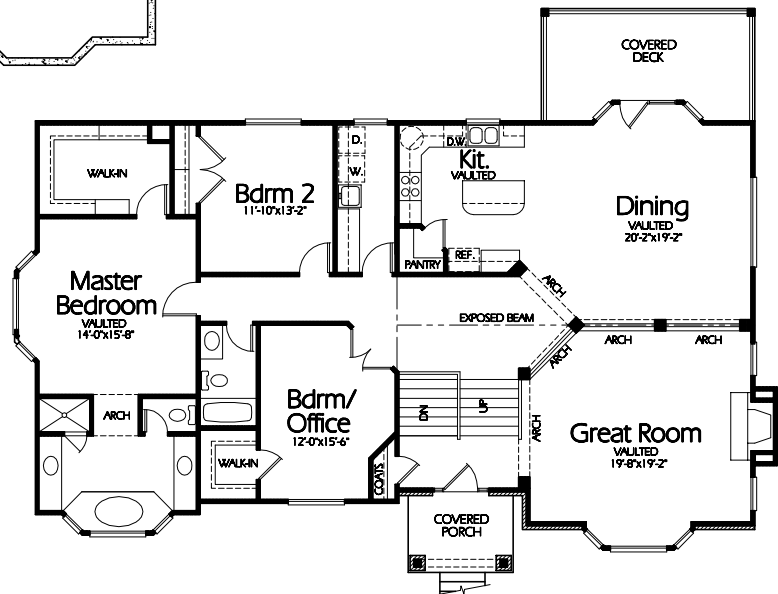

Front Elevation

Lower Level

1398 Sq. Feet

Main Level

2304 Sq. Feet

Plan ML-2304a

Overall Dimensions 64'-0" x 38'-8"
 2304 Finished Sq. Feet
 Room Sizes Shown Are Approximate

*Hearthstone
 Home Design*