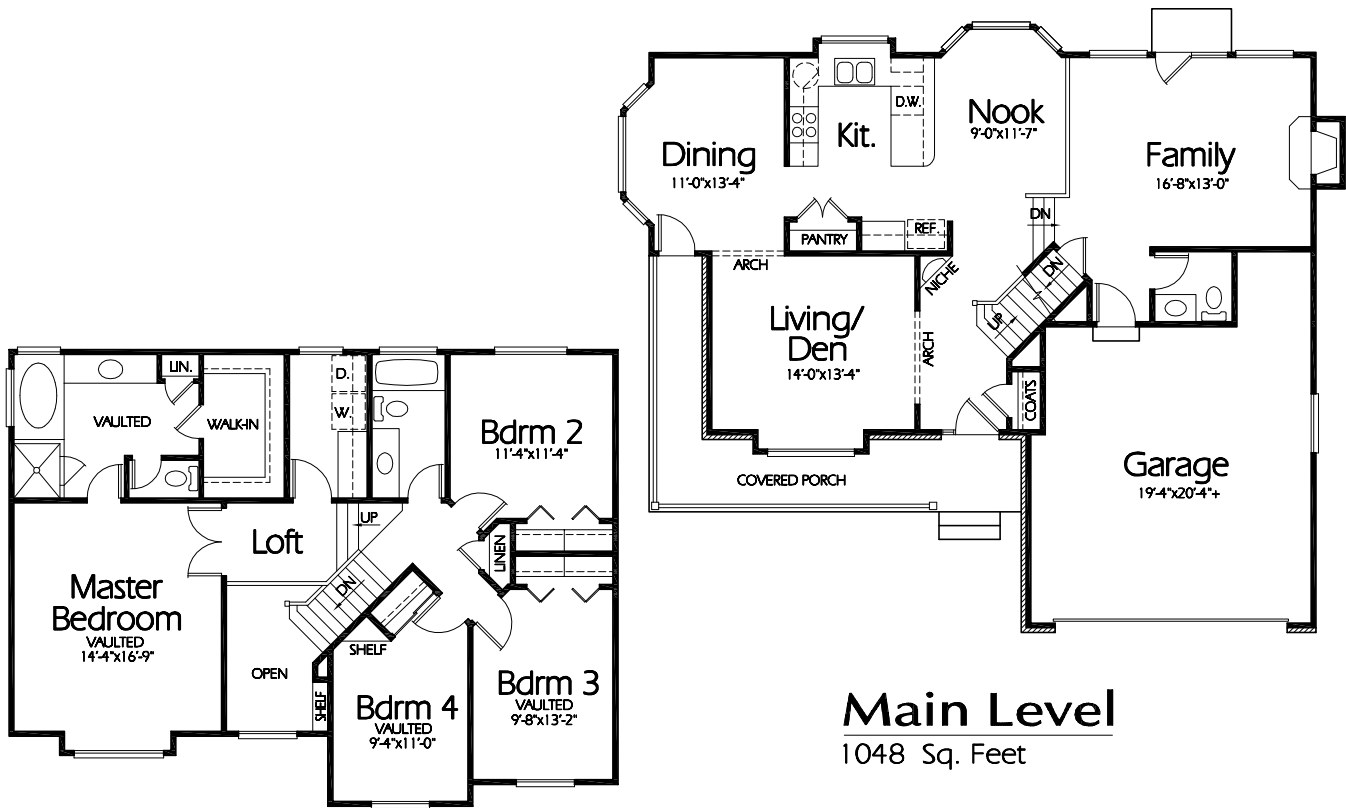

**Front Elevation**

ML-2171b

**Upper Level**

1123 Sq. Feet

**Plan ML-2171b**

Full Covered Porch

Overall Dimensions 48'-0" x 40'-0"

2171 Finished Sq. Feet