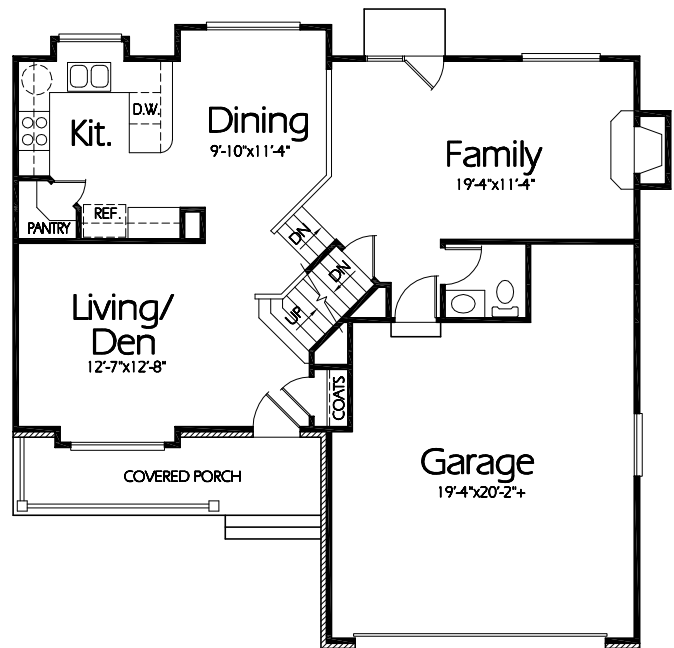

ML-1857b

### Upper Level

1010 Sq. Feet

### Main Level

847 Sq. Feet

## Plan ML-1857b

Full Covered Porch

Overall Dimensions 40'-0" x 40'-0"

1857 Finished Sq. Feet

Room Sizes Shown Are Approximate

*Hearthstone  
Home Design*

94 North 100 West - Bountiful, Utah 84010  
Phone: (801) 298-2505 - Fax: (801) 298-3077  
[www.hearthstonehomedesign.com](http://www.hearthstonehomedesign.com)