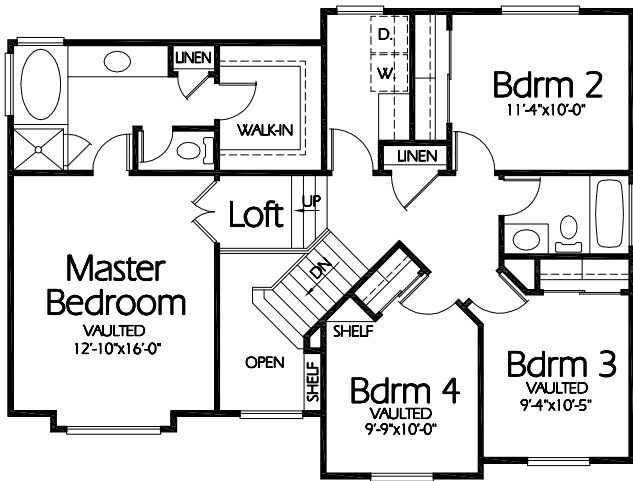

ML-1857b

### Upper Level

1010 Sq. Feet

### Main Level

847 Sq. Feet

## Plan ML-1857b

Full Covered Porch

Overall Dimensions 40'-0" x 40'-0"

1857 Finished Sq. Feet

Room Sizes Shown Are Approximate

*Hearthstone  
Home Design*

94 North 100 West - Bountiful, Utah 84010  
Phone: (801) 298-2505 - Fax: (801) 298-3077  
[www.hearthstonehomedesign.com](http://www.hearthstonehomedesign.com)