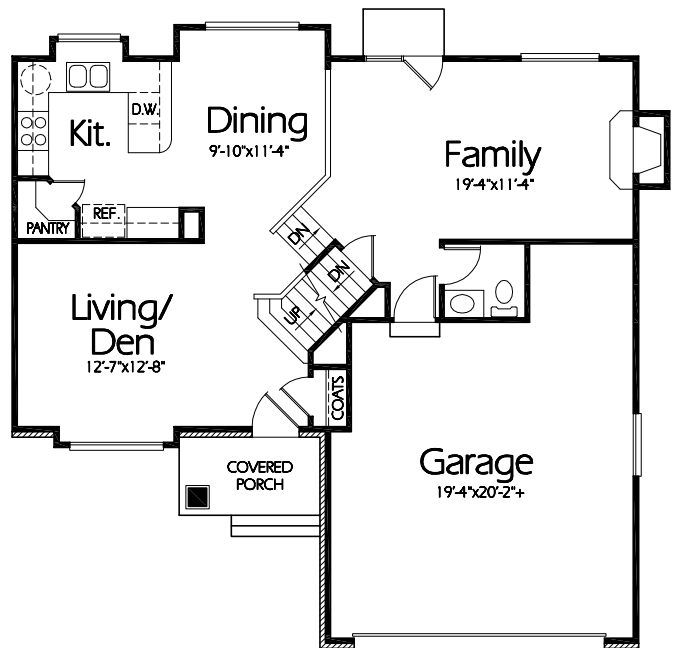

ML-1857a

Upper Level

1010 Sq. Feet

Main Level

847 Sq. Feet

Plan ML-1857a

Standard Porch

Overall Dimensions 40'-0" x 40'-0"

1857 Finished Sq. Feet

Room Sizes Shown Are Approximate

*Hearthstone
Home Design*

94 North 100 West - Bountiful, Utah 84010
Phone: (801) 298-2505 - Fax: (801) 298-3077
www.hearthstonehomedesign.com