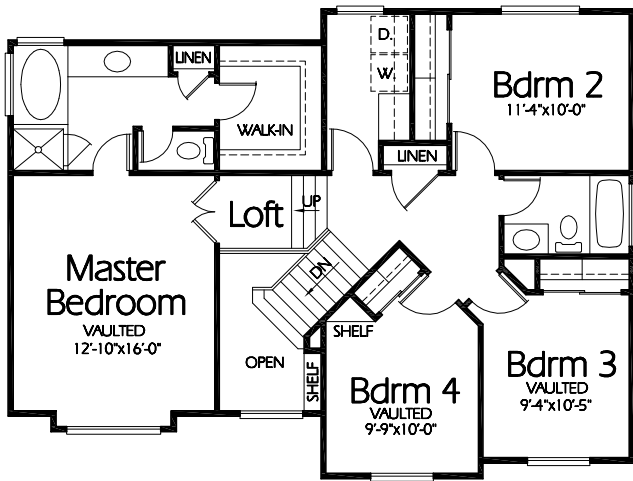

ML-1857a

Upper Level

1010 Sq. Feet

Main Level

847 Sq. Feet

Plan ML-1857a

Standard Porch

Overall Dimensions 40'-0" x 40'-0"

1857 Finished Sq. Feet

Room Sizes Shown Are Approximate

*Hearthstone
Home Design*

94 North 100 West - Bountiful, Utah 84010
Phone: (801) 298-2505 - Fax: (801) 298-3077
www.hearthstonehomedesign.com