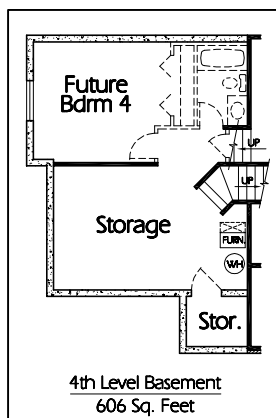

Main Level
1067 Sq. Feet

Upper Level
775 Sq. Feet

4th Level Basement
606 Sq. Feet

Plan ML-1842a

Overall Dimensions 63'-4" x 40'-0"
1842 Finished Sq. Feet
Room Sizes Shown Are Approximate

*Hearthstone
Home Design*