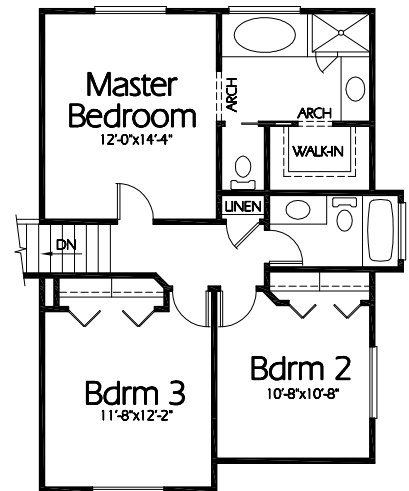

Main Level
1067 Sq. Feet

Upper Level
775 Sq. Feet

4th Level Basement
606 Sq. Feet

Plan ML-1842a

Overall Dimensions 63'-4" x 40'-0"
1842 Finished Sq. Feet
Room Sizes Shown Are Approximate

*Hearthstone
Home Design*