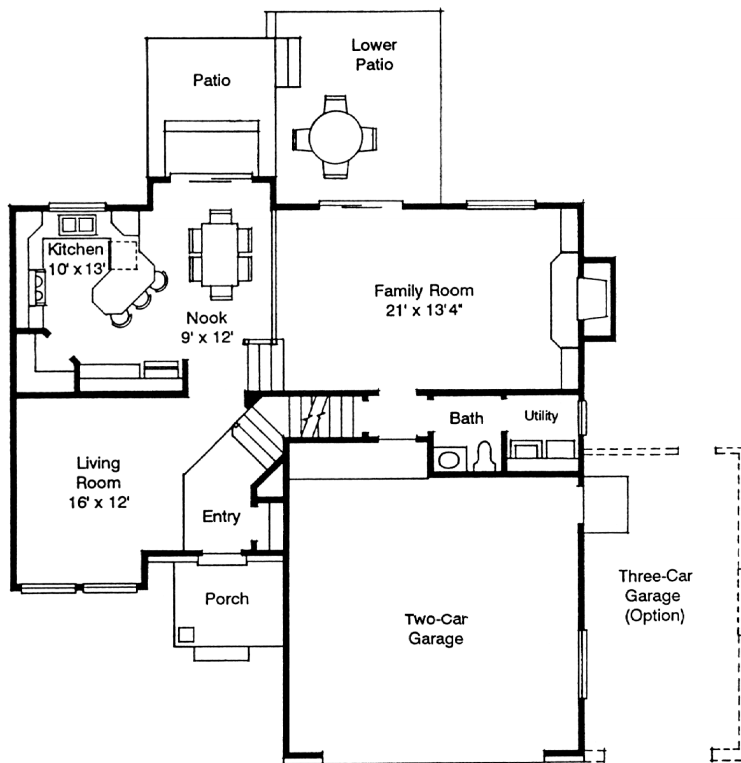

Optional 3rd Car Garage Shown

ML-1795b

Main Level
966 Sq. Feet

Upper Level
832 Sq. Feet

Plan ML-1795b

Overall Dimensions 42'-0" x 41'-0"
1795 Finished Sq. Feet
Room Sizes Shown Are Approximate

*Hearthstone
Home Design*