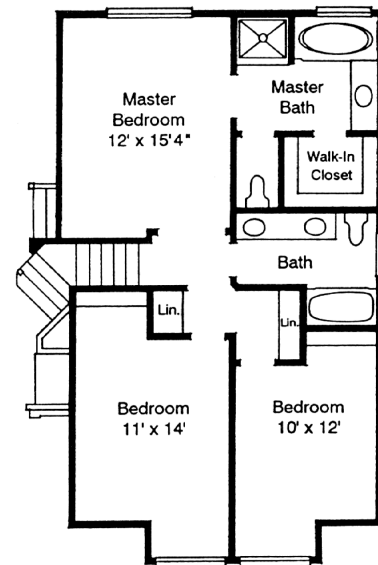

Optional 3rd Car Garage Shown

ML-1795b

Main Level
966 Sq. Feet

Upper Level
832 Sq. Feet

Plan ML-1795b

Overall Dimensions 42'-0" x 41'-0"
1795 Finished Sq. Feet
Room Sizes Shown Are Approximate

*Hearthstone
Home Design*