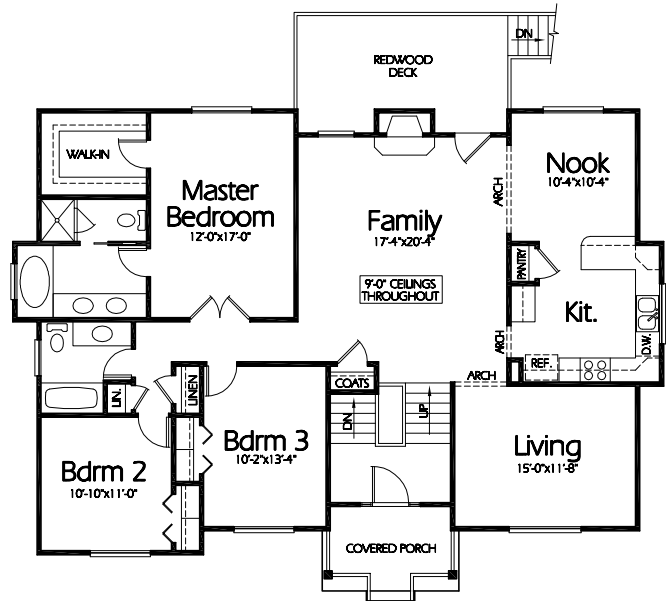

ML-1754a

Lower Level
852 Sq. Feet

Main Level
1754 Sq. Feet
9' High Ceilings

Plan ML-1754a

Overall Dimensions 54'-0" x 40'-0"
1754 Finished Sq. Feet
Room Sizes Shown Are Approximate

Hearthstone
Home Design
94 North 100 West - Bountiful, Utah 84010
Phone: (801) 298-2505 - Fax: (801) 298-3077
www.hearthstonehomedesign.com