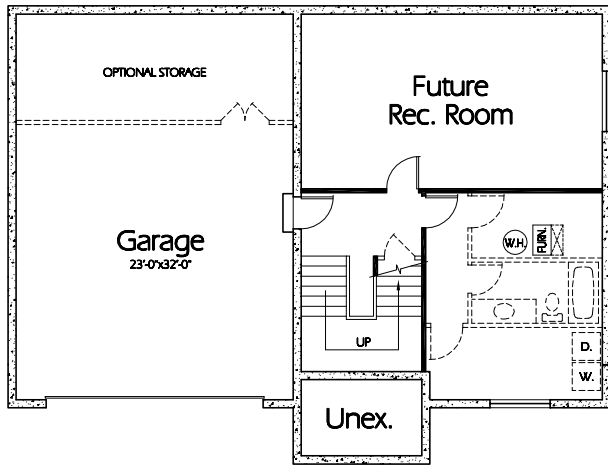

ML-1754a

Lower Level
852 Sq. Feet

Main Level
1754 Sq. Feet
9' High Ceilings

Plan ML-1754a

Overall Dimensions 54'-0" x 40'-0"
1754 Finished Sq. Feet
Room Sizes Shown Are Approximate

Hearthstone
Home Design
94 North 100 West - Bountiful, Utah 84010
Phone: (801) 298-2505 - Fax: (801) 298-3077
www.hearthstonehomedesign.com