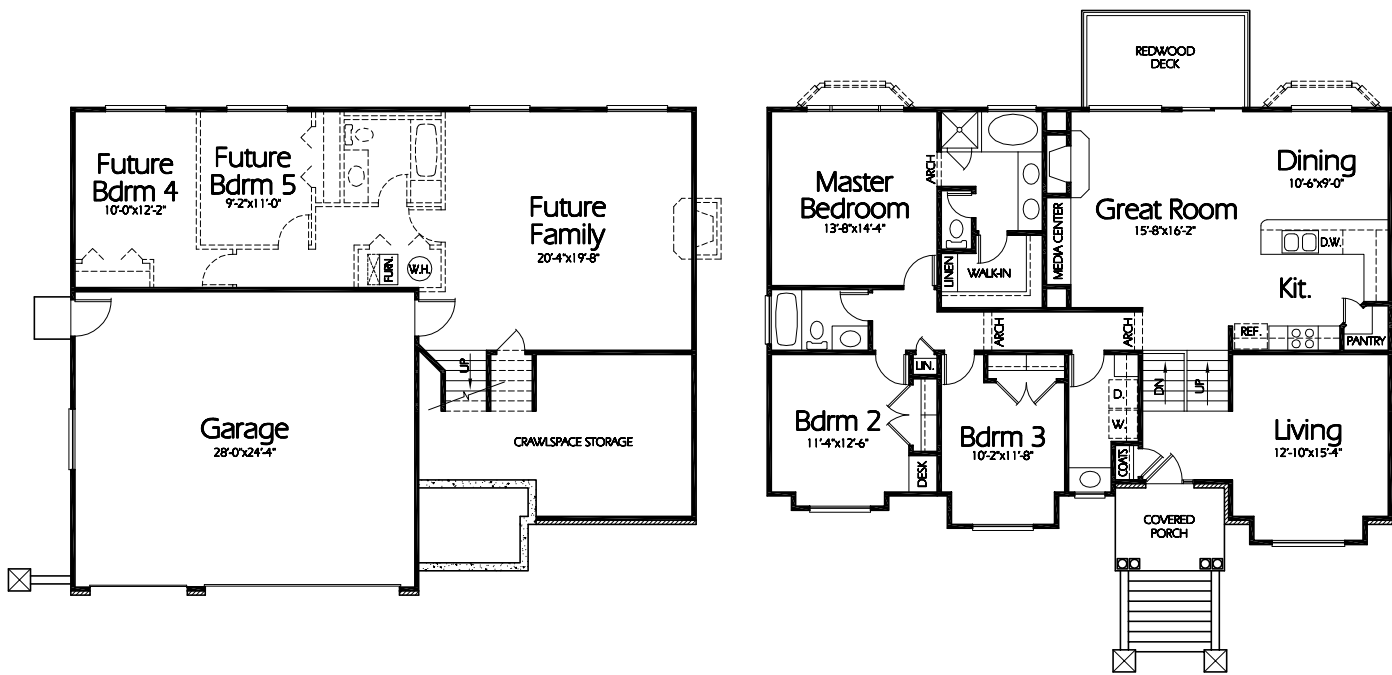

Front Elevation

ML-1724a

Lower Level

921 Sq. Feet

Main Level

1724 Sq. Feet

Plan ML-1724a

Overall Dimensions 51'-6" x 40'-2"
 1724 Finished Sq. Feet
 Room Sizes Shown Are Approximate