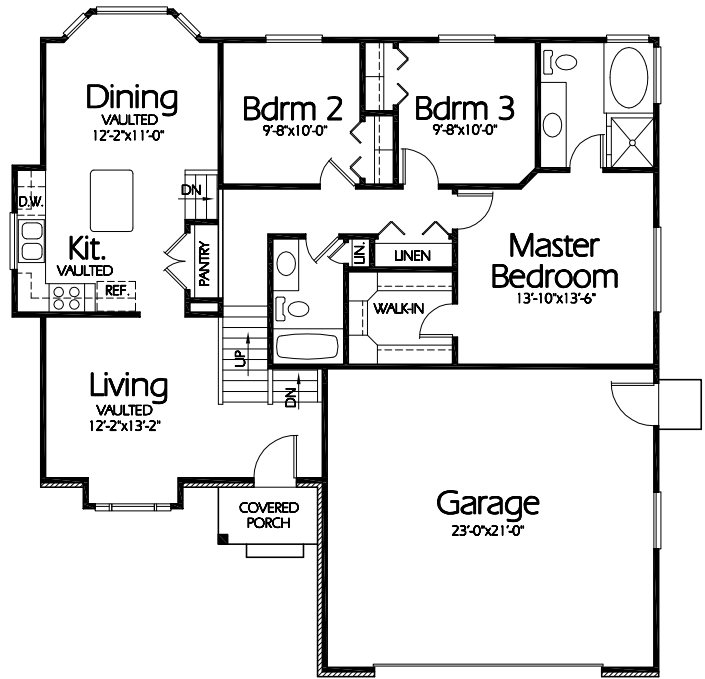

ML-1651a

Lower Level

1183 Sq. Feet Total
420 Sq. Feet Finished

Main Level

1231 Sq. Feet

Plan ML-1651a

Overall Dimensions 45'-6" x 47'-0"
1651 Finished Sq. Feet
Room Sizes Shown Are Approximate

*Hearthstone
Home Design*