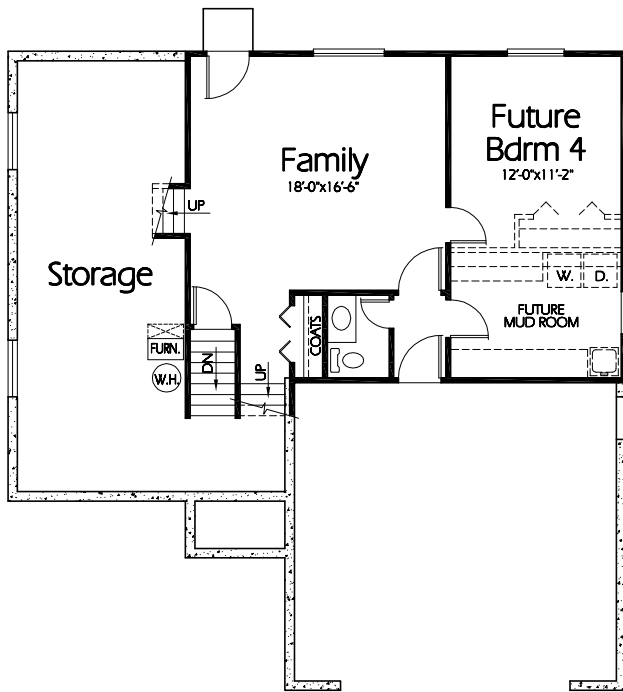

ML-1651a

Lower Level

1183 Sq. Feet Total
420 Sq. Feet Finished

Main Level

1231 Sq. Feet

Plan ML-1651a

Overall Dimensions 45'-6" x 47'-0"
1651 Finished Sq. Feet
Room Sizes Shown Are Approximate

*Hearthstone
Home Design*