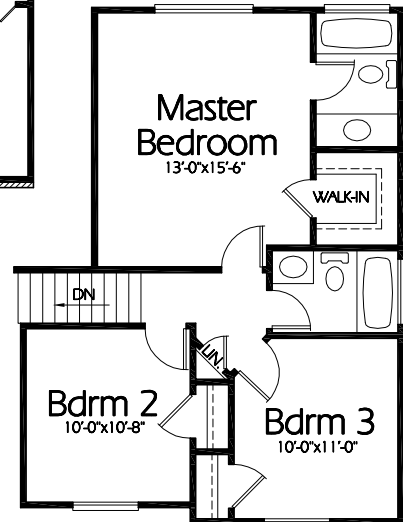

Main Level
999 Sq. Feet

Upper Level
641 Sq. Feet

4th Level Basement
473 Sq. Feet

Plan ML-1640b

Full Covered Porch
Overall Dimensions 58'-0" x 31'-6"
1640 Finished Sq. Feet
Room Sizes Shown Are Approximate