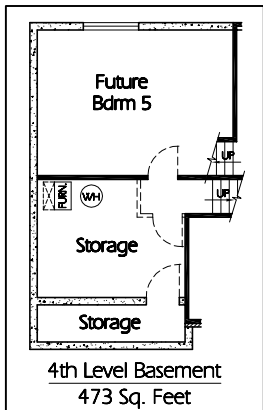

Main Level
999 Sq. Feet

Upper Level
641 Sq. Feet

4th Level Basement
473 Sq. Feet

Plan ML-1640b

Full Covered Porch
Overall Dimensions 58'-0" x 31'-6"
1640 Finished Sq. Feet
Room Sizes Shown Are Approximate