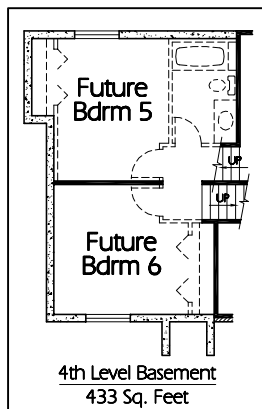

ML-1622a

Main Level
1010 Sq. Feet

Upper Level
612 Sq. Feet

4th Level Basement
433 Sq. Feet

Plan ML-1622a

Overall Dimensions 58'-0" x 30'-0"
1622 Finished Sq. Feet
Room Sizes Shown Are Approximate

Hearthstone
Home Design