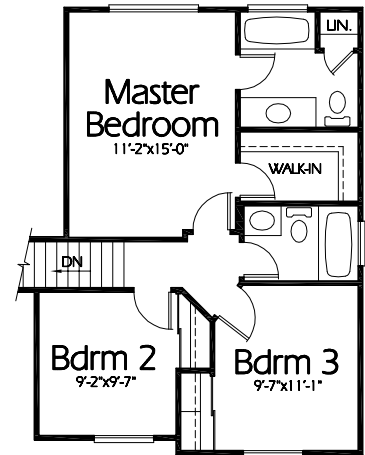

ML-1622a

Main Level
1010 Sq. Feet

Upper Level
612 Sq. Feet

4th Level Basement
433 Sq. Feet

Plan ML-1622a

Overall Dimensions 58'-0" x 30'-0"
1622 Finished Sq. Feet
Room Sizes Shown Are Approximate

Hearthstone
Home Design