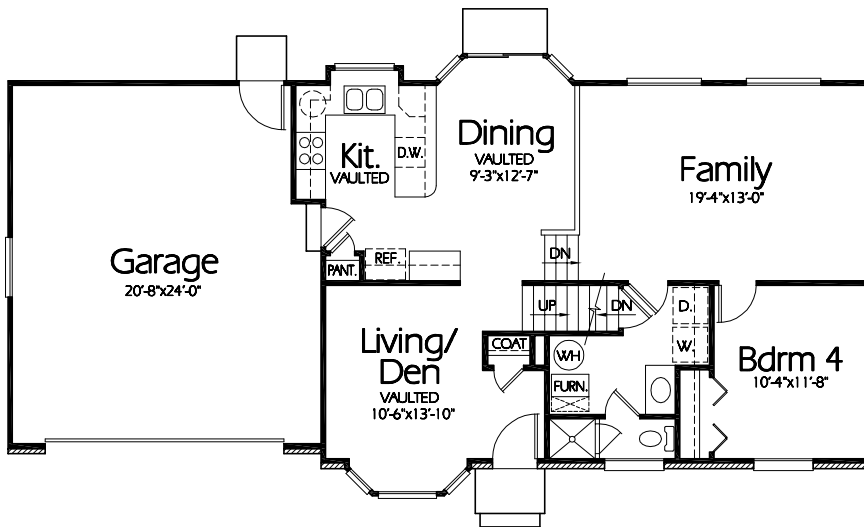

ML-1622a

Main Level
1010 Sq. Feet

Upper Level
612 Sq. Feet

4th Level Basement
433 Sq. Feet

Plan ML-1622a

Overall Dimensions 58'-0" x 30'-0"
1622 Finished Sq. Feet
Room Sizes Shown Are Approximate

Hearthstone
Home Design