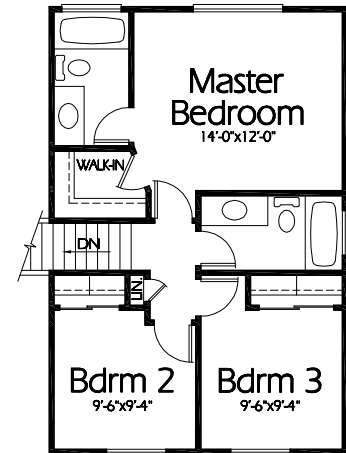

**Front Elevation**

**Main Level**  
1007 Sq. Feet

**Upper Level**  
600 Sq. Feet

**4th Level Basement**  
458 Sq. Feet

ML-1607a

**Plan ML-1607a**

Overall Dimensions 58'-0" x 30'-0"  
1607 Finished Sq. Feet  
Room Sizes Shown Are Approximate