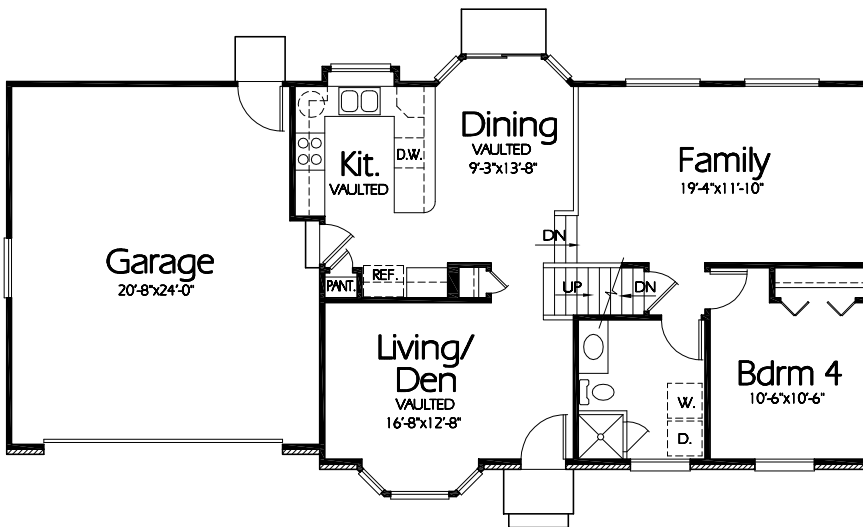

**Front Elevation**

**Main Level**  
1007 Sq. Feet

**Upper Level**  
600 Sq. Feet

**4th Level Basement**  
458 Sq. Feet

ML-1607a

**Plan ML-1607a**

Overall Dimensions 58'-0" x 30'-0"  
1607 Finished Sq. Feet  
Room Sizes Shown Are Approximate