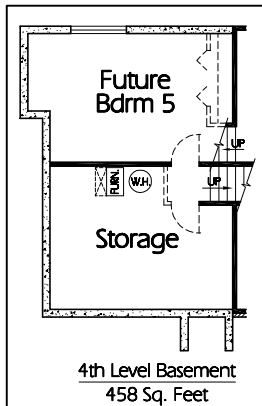

**Front Elevation**

**Main Level**  
1007 Sq. Feet

**Upper Level**  
600 Sq. Feet

**4th Level Basement**  
458 Sq. Feet

ML-1607a

**Plan ML-1607a**

Overall Dimensions 58'-0" x 30'-0"  
1607 Finished Sq. Feet  
Room Sizes Shown Are Approximate