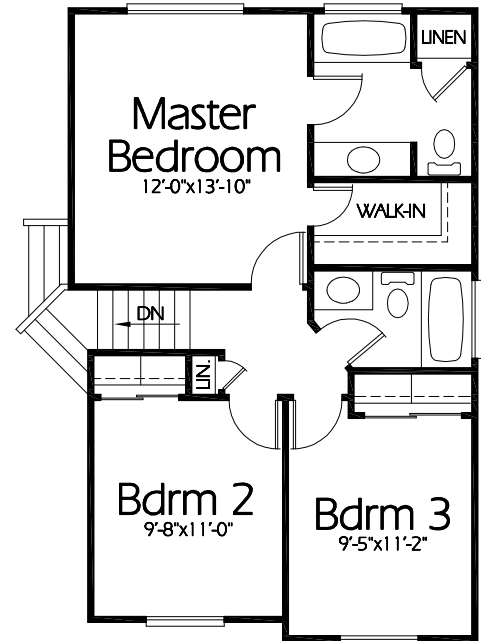

Main Level
866 Sq. Feet

Upper Level
660 Sq. Feet

Plan ML-1526b

Overall Dimensions 40'-0" x 38'-0"
1526 Finished Sq. Feet
Room Sizes Shown Are Approximate

Hearthstone
Home Design

94 North 100 West - Bountiful, Utah 84010
Phone: (801) 298-2505 - Fax: (801) 298-3077
www.hearthstonehomedesign.com

ML-1526b