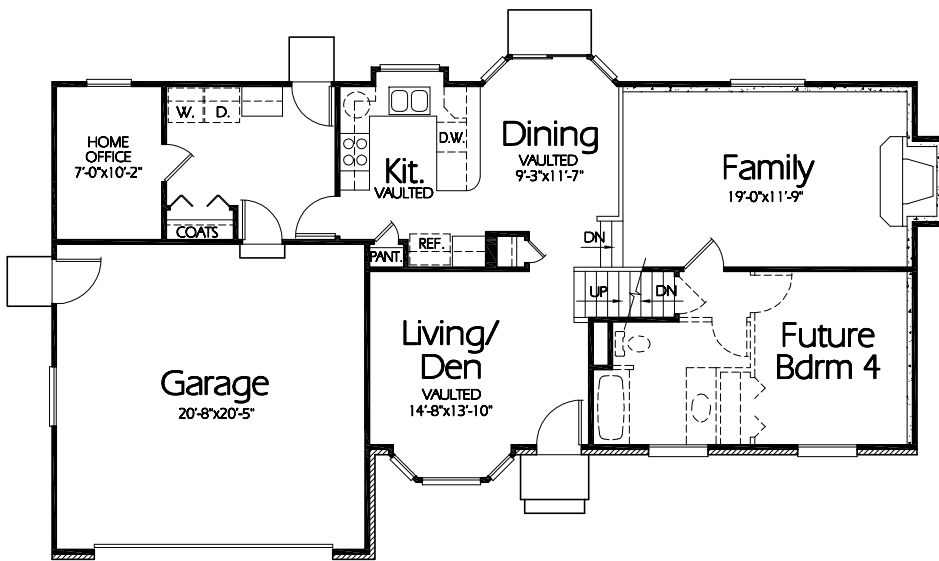

ML-1515a

Main Level
932 Sq. Feet

Upper Level
583 Sq. Feet

4th Level Basement
636 Sq. Feet

Plan ML-1515a

Overall Dimensions 58'-0" x 33'-10"
1515 Finished Sq. Feet
Room Sizes Shown Are Approximate

Hearthstone
Home Design