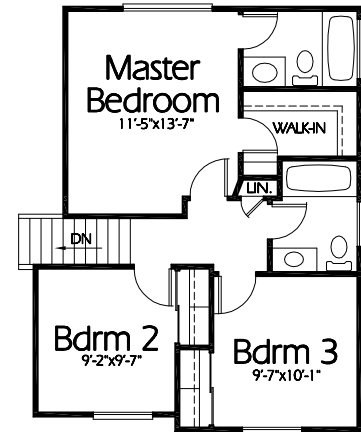

ML-1515a

Main Level
932 Sq. Feet

Upper Level
583 Sq. Feet

4th Level Basement
636 Sq. Feet

Plan ML-1515a

Overall Dimensions 58'-0" x 33'-10"
1515 Finished Sq. Feet
Room Sizes Shown Are Approximate

Hearthstone
Home Design