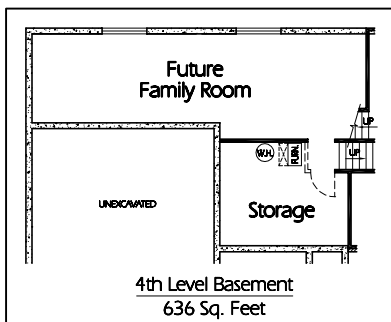

ML-1515a

Main Level
932 Sq. Feet

Upper Level
583 Sq. Feet

4th Level Basement
636 Sq. Feet

Plan ML-1515a

Overall Dimensions 58'-0" x 33'-10"
1515 Finished Sq. Feet
Room Sizes Shown Are Approximate

Hearthstone
Home Design