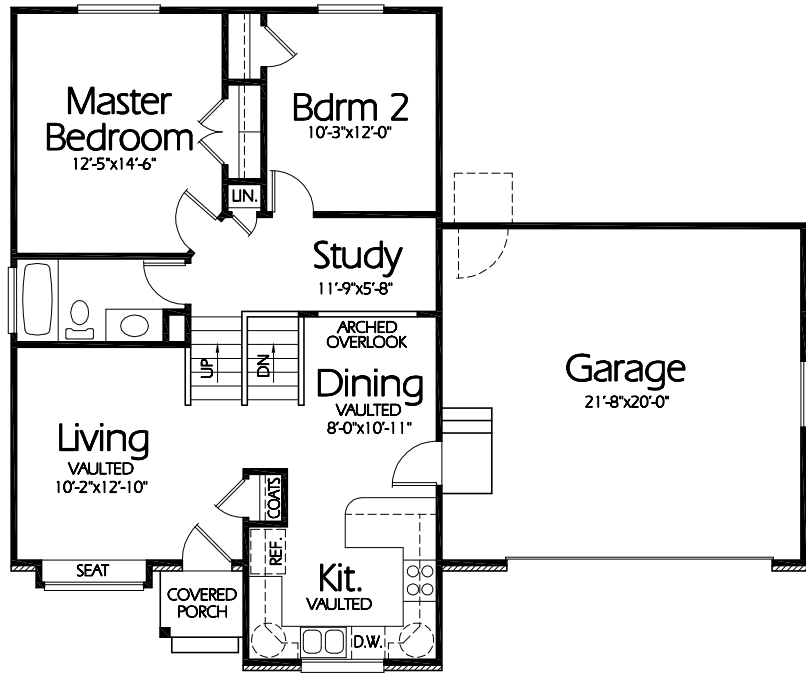

Front Elevation

Lower Level
518 Sq. Feet

Main Level
963 Sq. Feet

ML-1481a

Plan ML-1481a

Overall Dimensions 48'-0" x 40'-0"
1481 Finished Sq. Feet
Room Sizes Shown Are Approximate

Hearthstone
Home Design
94 North 100 West - Bountiful, Utah 84010
Phone: (801) 298-2505 - Fax: (801) 298-3077
www.hearthstonehomedesign.com