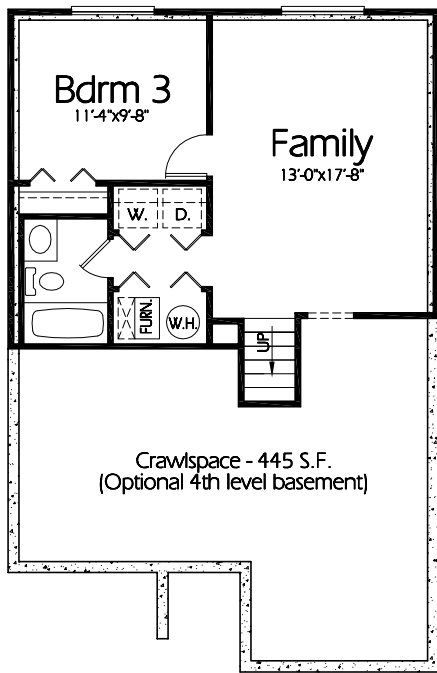

Front Elevation

Lower Level
518 Sq. Feet

Main Level
963 Sq. Feet

ML-1481a

Plan ML-1481a

Overall Dimensions 48'-0" x 40'-0"
1481 Finished Sq. Feet
Room Sizes Shown Are Approximate

Hearthstone
Home Design
94 North 100 West - Bountiful, Utah 84010
Phone: (801) 298-2505 - Fax: (801) 298-3077
www.hearthstonehomedesign.com