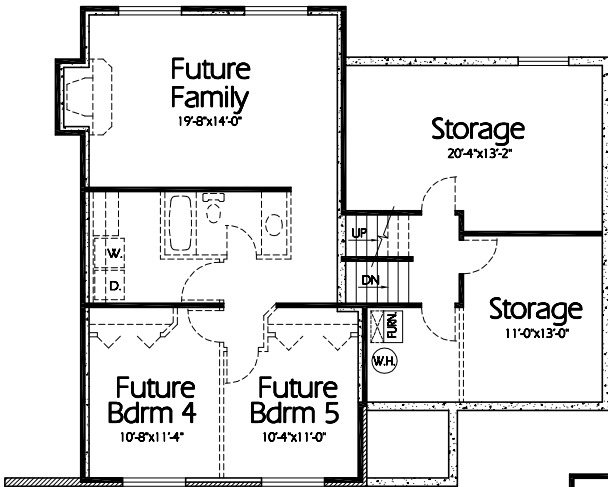

ML-1442a

Family Room Level 822 Sq. Feet 4th Level Basement 574 Sq. Feet

Lower Level
1396 Sq. Feet

Main Level
1442 Sq. Feet

Plan ML-1442a

Overall Dimensions 66'-0" x 40'-0"
1442 Finished Sq. Feet
Room Sizes Shown Are Approximate