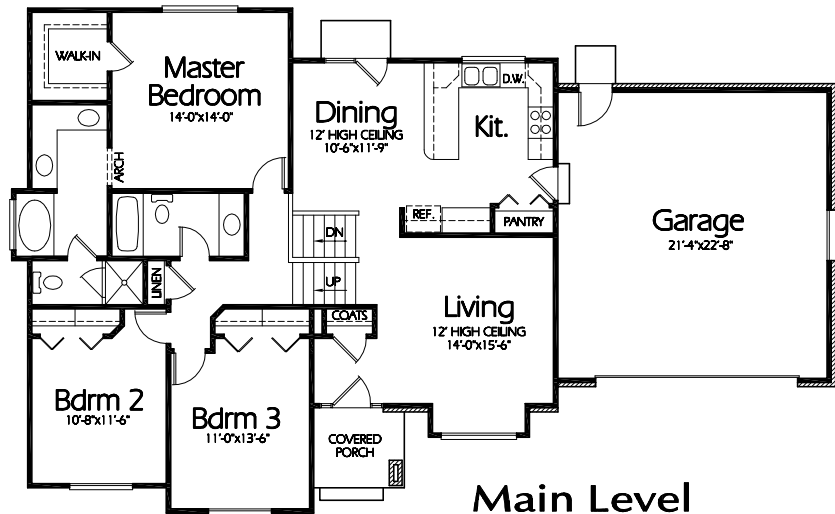

ML-1442a

Family Room Level 822 Sq. Feet 4th Level Basement 574 Sq. Feet

Lower Level
1396 Sq. Feet

Main Level
1442 Sq. Feet

Plan ML-1442a

Overall Dimensions 66'-0" x 40'-0"
1442 Finished Sq. Feet
Room Sizes Shown Are Approximate