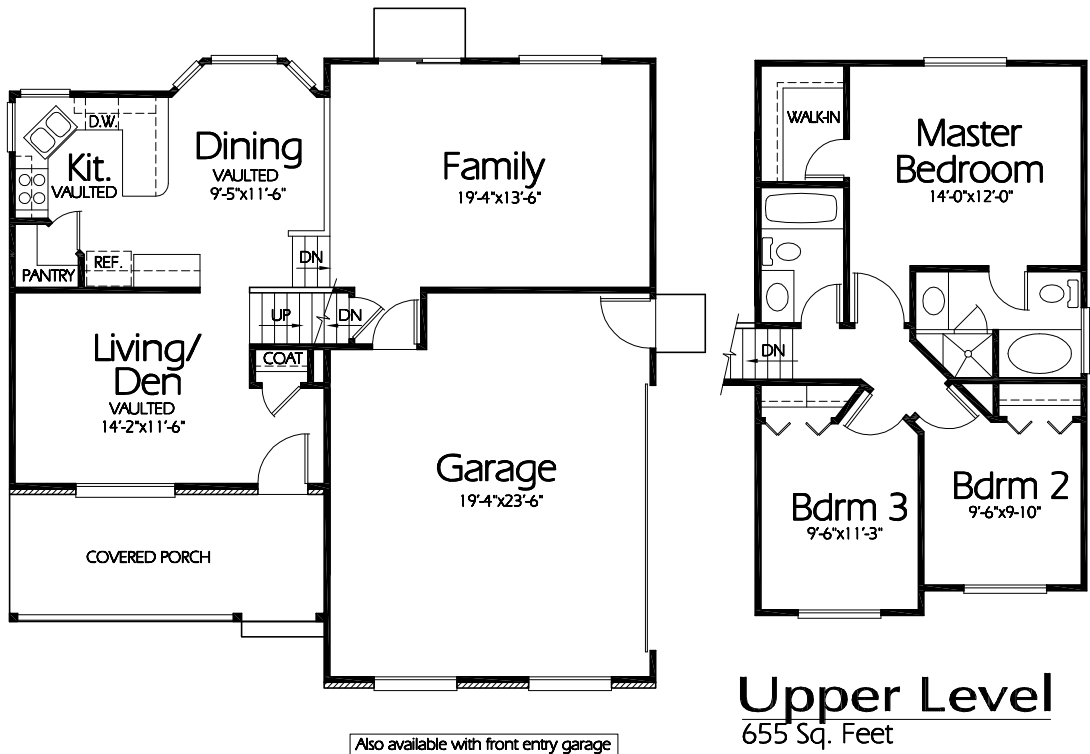

ML-1439b

Plan ML-1439b

Overall Dimensions 39'-0" x 40'-0"
1439 Finished Sq. Feet
Room Sizes Shown Are Approximate

Hearthstone
Home Design

94 North 100 West - Bountiful, Utah 84010
Phone: (801) 298-2505 - Fax: (801) 298-3077
www.hearthstonehomedesign.com