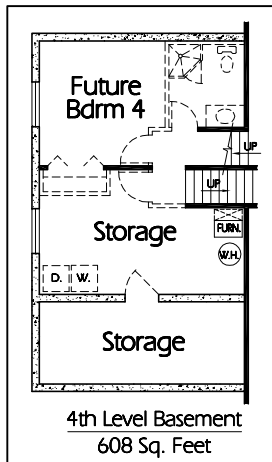

ML-1439b

Plan ML-1439b

Overall Dimensions 39'-0" x 40'-0"
1439 Finished Sq. Feet
Room Sizes Shown Are Approximate

Hearthstone
Home Design

94 North 100 West - Bountiful, Utah 84010
Phone: (801) 298-2505 - Fax: (801) 298-3077
www.hearthstonehomedesign.com