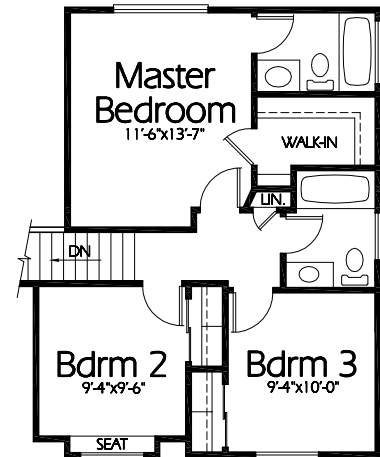

Front Elevation

ML-1382a

Main Level
800 Sq. Feet

Upper Level
582 Sq. Feet

4th Level Basement
500 Sq. Feet

Plan ML-1382a

Overall Dimensions 39'-0" x 39'-8"
1382 Finished Sq. Feet
Room Sizes Shown Are Approximate