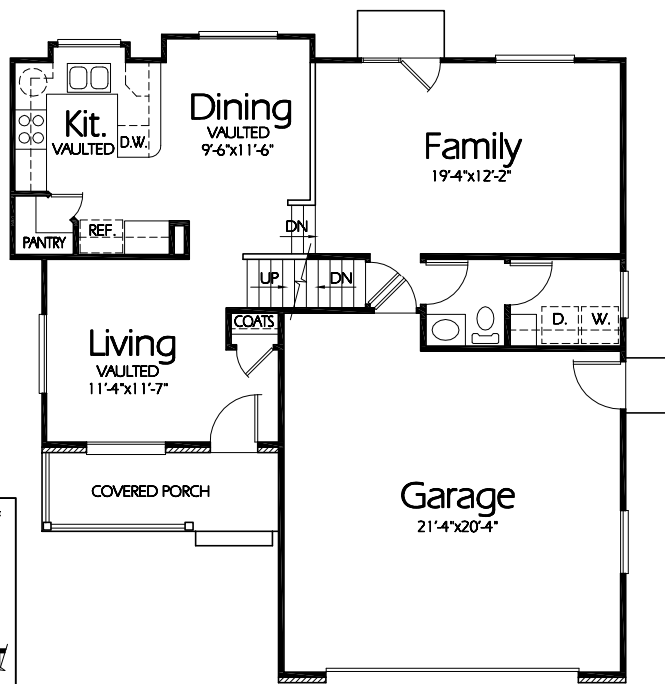

Front Elevation

ML-1382a

Main Level
800 Sq. Feet

Upper Level
582 Sq. Feet

4th Level Basement
500 Sq. Feet

Plan ML-1382a

Overall Dimensions 39'-0" x 39'-8"
1382 Finished Sq. Feet
Room Sizes Shown Are Approximate