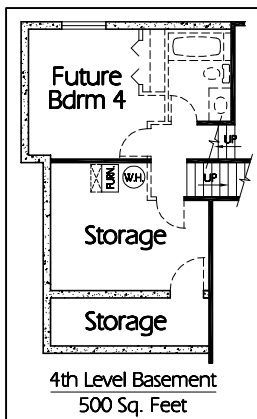

Front Elevation

ML-1382a

Main Level
800 Sq. Feet

Upper Level
582 Sq. Feet

4th Level Basement
500 Sq. Feet

Plan ML-1382a

Overall Dimensions 39'-0" x 39'-8"
1382 Finished Sq. Feet
Room Sizes Shown Are Approximate