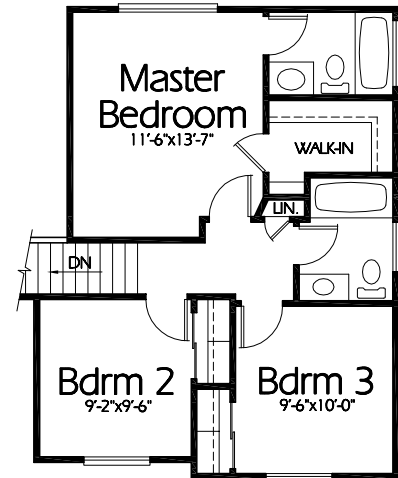

**Front Elevation**

**Main Level**  
785 Sq. Feet

**Upper Level**  
583 Sq. Feet

**4th Level Basement**  
425 Sq. Feet

ML-1368a

**Plan ML-1368a**

Overall Dimensions 39'-0" x 38'-0"  
1368 Finished Sq. Feet  
Room Sizes Shown Are Approximate