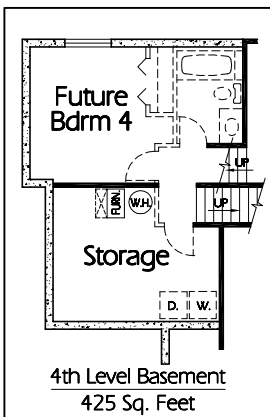

**Front Elevation**

**Main Level**  
785 Sq. Feet

**Upper Level**  
583 Sq. Feet

**4th Level Basement**  
425 Sq. Feet

ML-1368a

**Plan ML-1368a**

Overall Dimensions 39'-0" x 38'-0"  
1368 Finished Sq. Feet  
Room Sizes Shown Are Approximate