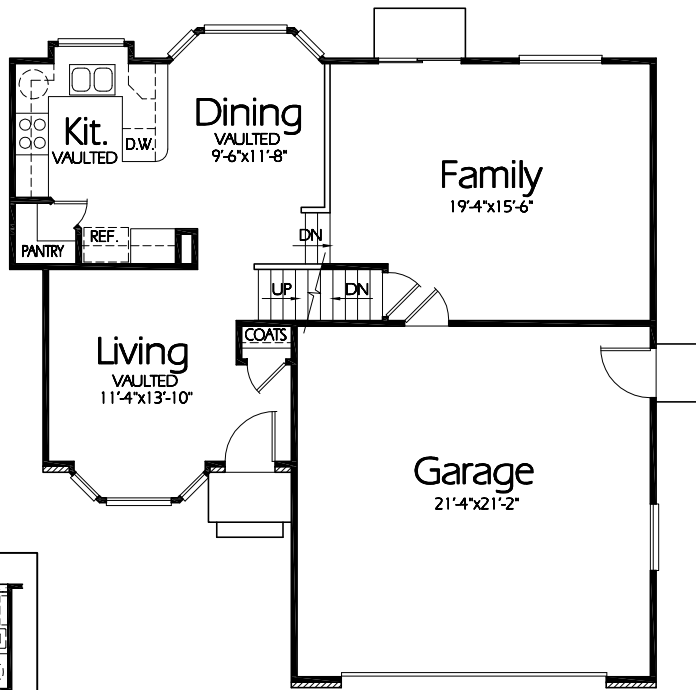

**Front Elevation**

**Main Level**  
785 Sq. Feet

**Upper Level**  
583 Sq. Feet

**4th Level Basement**  
425 Sq. Feet

ML-1368a

**Plan ML-1368a**

Overall Dimensions 39'-0" x 38'-0"  
1368 Finished Sq. Feet  
Room Sizes Shown Are Approximate