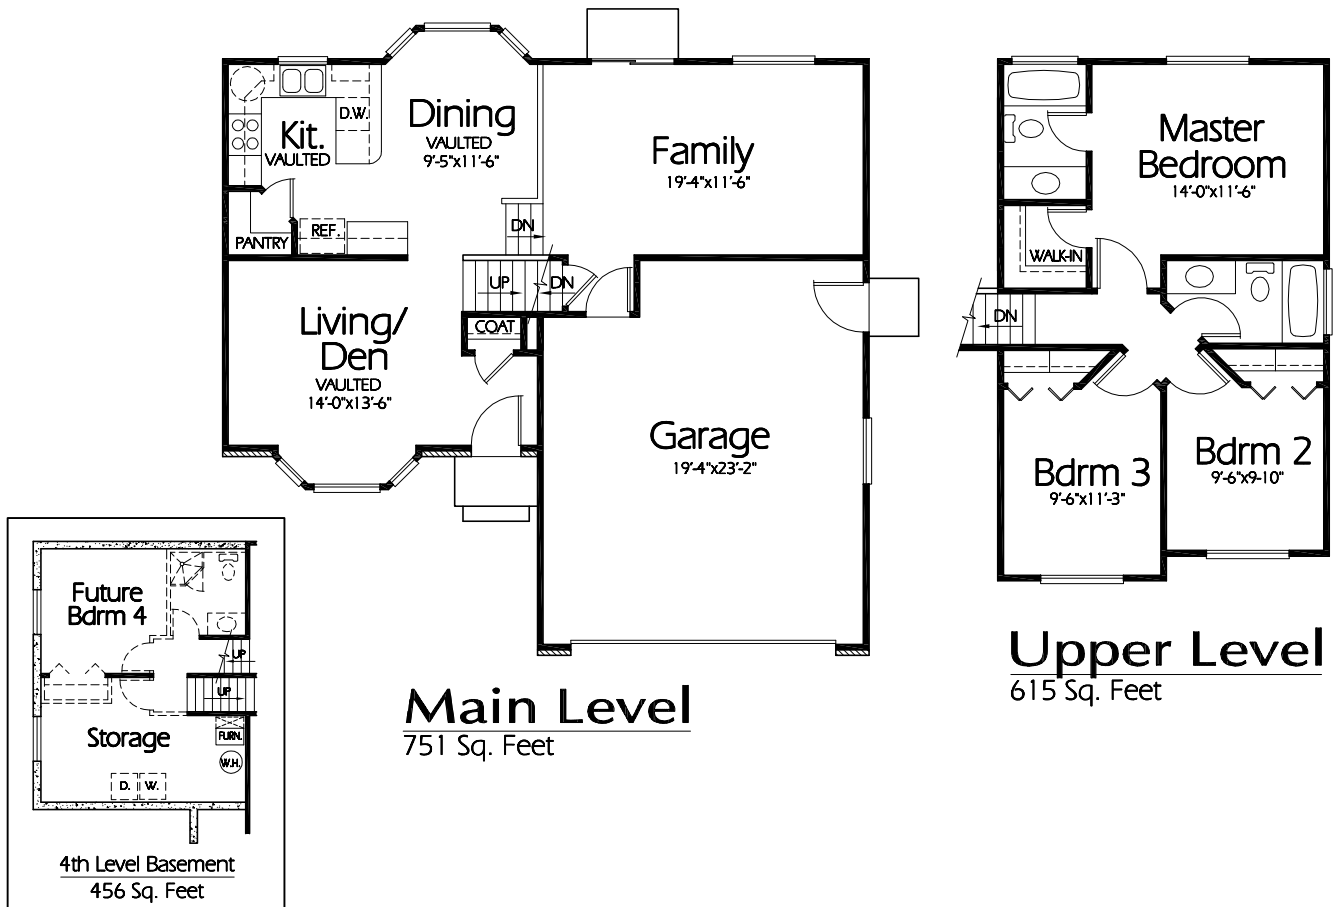

ML-1366b

Plan ML-1366b

Overall Dimensions 39'-0" x 38'-0"
1366 Finished Sq. Feet
Room Sizes Shown Are Approximate

Hearthstone
Home Design

94 North 100 West - Bountiful, Utah 84010
Phone: (801) 298-2505 - Fax: (801) 298-3077
www.hearthstonehomedesign.com