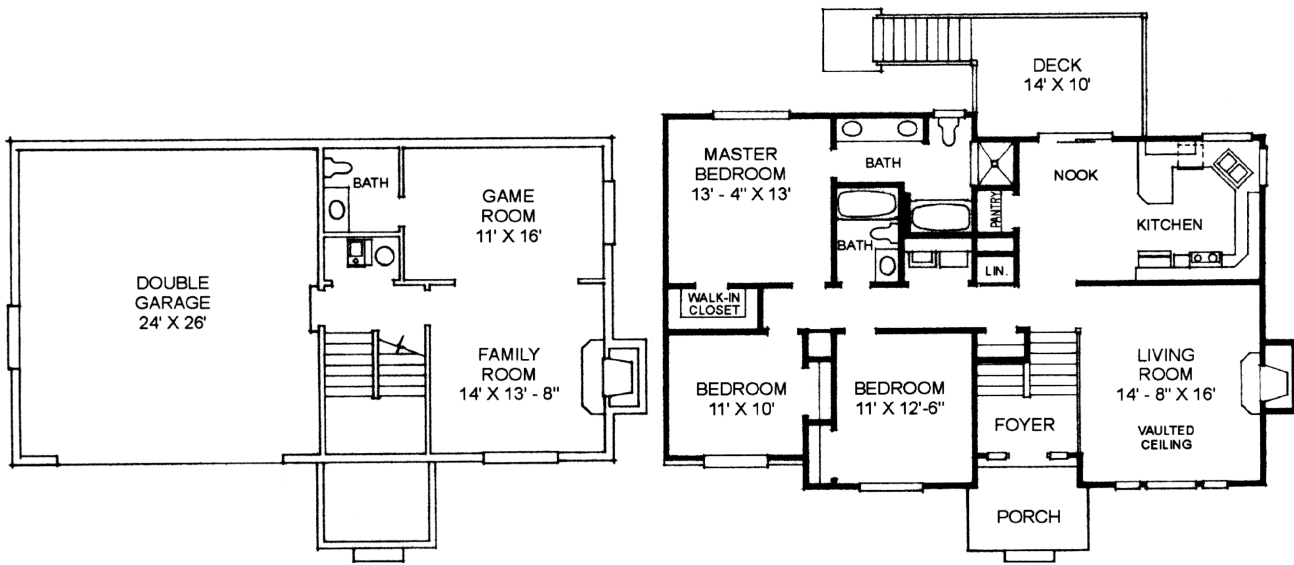

ML-1345a

Lower Level
470 Sq. Feet

Main Level
1345 Sq. Feet

Plan ML-1345a

Overall Dimensions 48'-0" x 30'-0"
1345 Finished Sq. Feet
Room Sizes Shown Are Approximate

*Hearthstone
Home Design*

94 North 100 West - Bountiful, Utah 84010
Phone: (801) 298-2505 - Fax: (801) 298-3077
www.hearthstonehomedesign.com