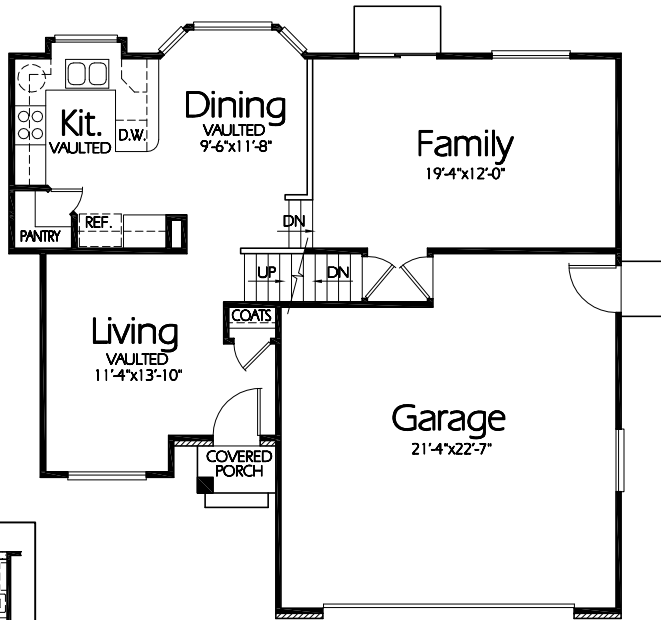

ML-1343a

Main Level
741 Sq. Feet

Upper Level
602 Sq. Feet

Plan ML-1343a

Overall Dimensions 39'-0" x 36'-0"
1343 Finished Sq. Feet
Room Sizes Shown Are Approximate

*Hearthstone
Home Design*

94 North 100 West - Bountiful, Utah 84010
Phone: (801) 298-2505 - Fax: (801) 298-3077
www.hearthstonehomedesign.com