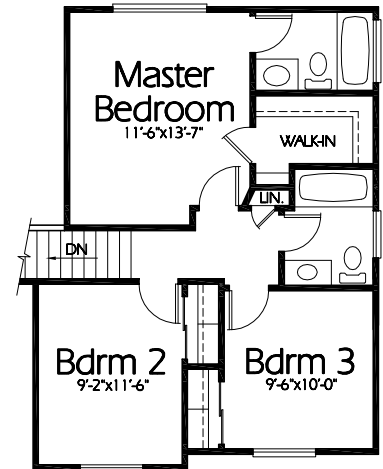

ML-1343a

Main Level
741 Sq. Feet

Upper Level
602 Sq. Feet

Plan ML-1343a

Overall Dimensions 39'-0" x 36'-0"
1343 Finished Sq. Feet
Room Sizes Shown Are Approximate

*Hearthstone
Home Design*

94 North 100 West - Bountiful, Utah 84010
Phone: (801) 298-2505 - Fax: (801) 298-3077
www.hearthstonehomedesign.com