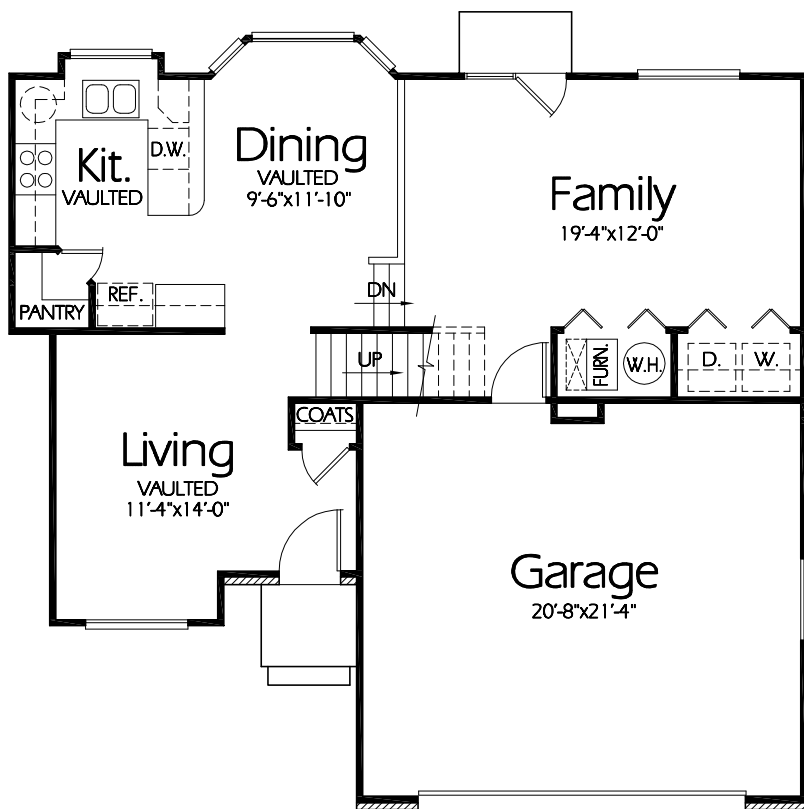

Front Elevation

Main Level
788 Sq. Feet

Upper Level
553 Sq. Feet

Plan ML-1337b

Overall Dimensions 39'-0" x 36'-0"
1341 Finished Sq. Feet
Room Sizes Shown Are Approximate

*Hearthstone
Home Design*

94 North 100 West - Bountiful, Utah 84010
Phone: (801) 298-2505 - Fax: (801) 298-3077
www.hearthstonehomedesign.com

ML-1337b