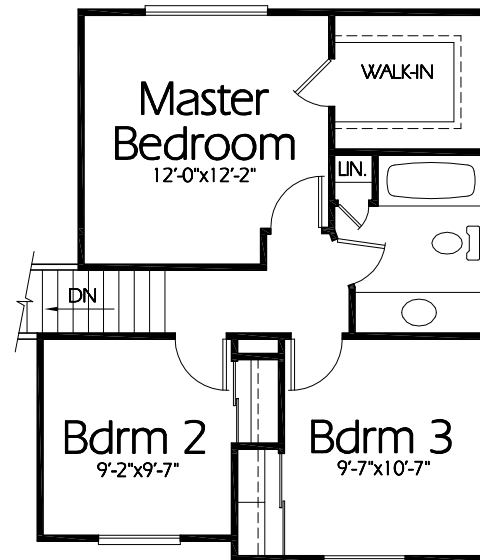

Front Elevation

Main Level
788 Sq. Feet

Upper Level
553 Sq. Feet

Plan ML-1337b

Overall Dimensions 39'-0" x 36'-0"
1341 Finished Sq. Feet
Room Sizes Shown Are Approximate

*Hearthstone
Home Design*

94 North 100 West - Bountiful, Utah 84010
Phone: (801) 298-2505 - Fax: (801) 298-3077
www.hearthstonehomedesign.com

ML-1337b