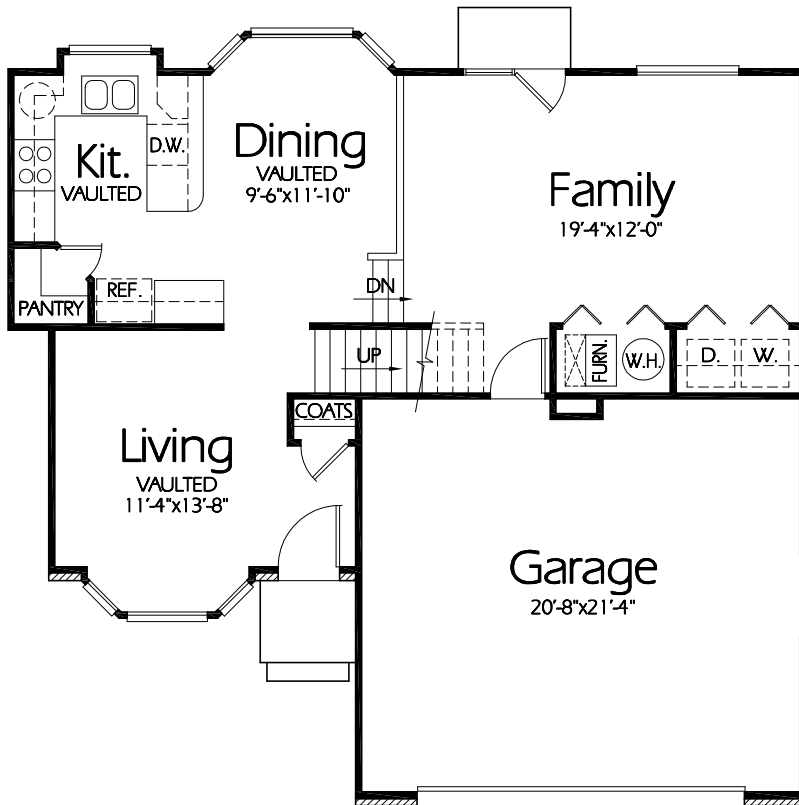

Front Elevation

Main Level
784 Sq. Feet

Upper Level
553 Sq. Feet

Plan ML-1337a

Overall Dimensions 39'-0" x 36'-0"
1337 Finished Sq. Feet
Room Sizes Shown Are Approximate

*Hearthstone
Home Design*

94 North 100 West - Bountiful, Utah 84010
Phone: (801) 298-2505 - Fax: (801) 298-3077
www.hearthstonehomedesign.com

ML-1337a