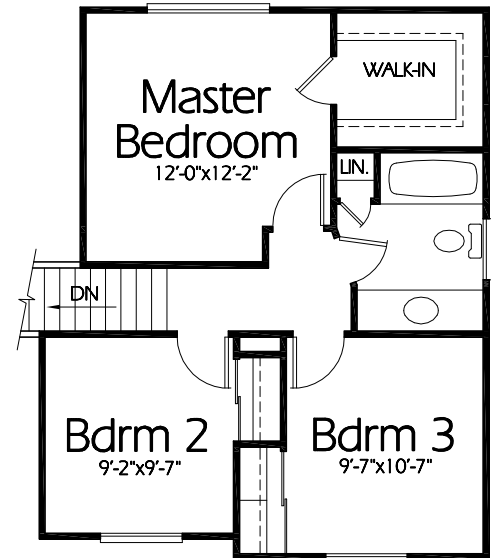

Front Elevation

Main Level
784 Sq. Feet

Upper Level
553 Sq. Feet

Plan ML-1337a

Overall Dimensions 39'-0" x 36'-0"
1337 Finished Sq. Feet
Room Sizes Shown Are Approximate

*Hearthstone
Home Design*

94 North 100 West - Bountiful, Utah 84010
Phone: (801) 298-2505 - Fax: (801) 298-3077
www.hearthstonehomedesign.com

ML-1337a