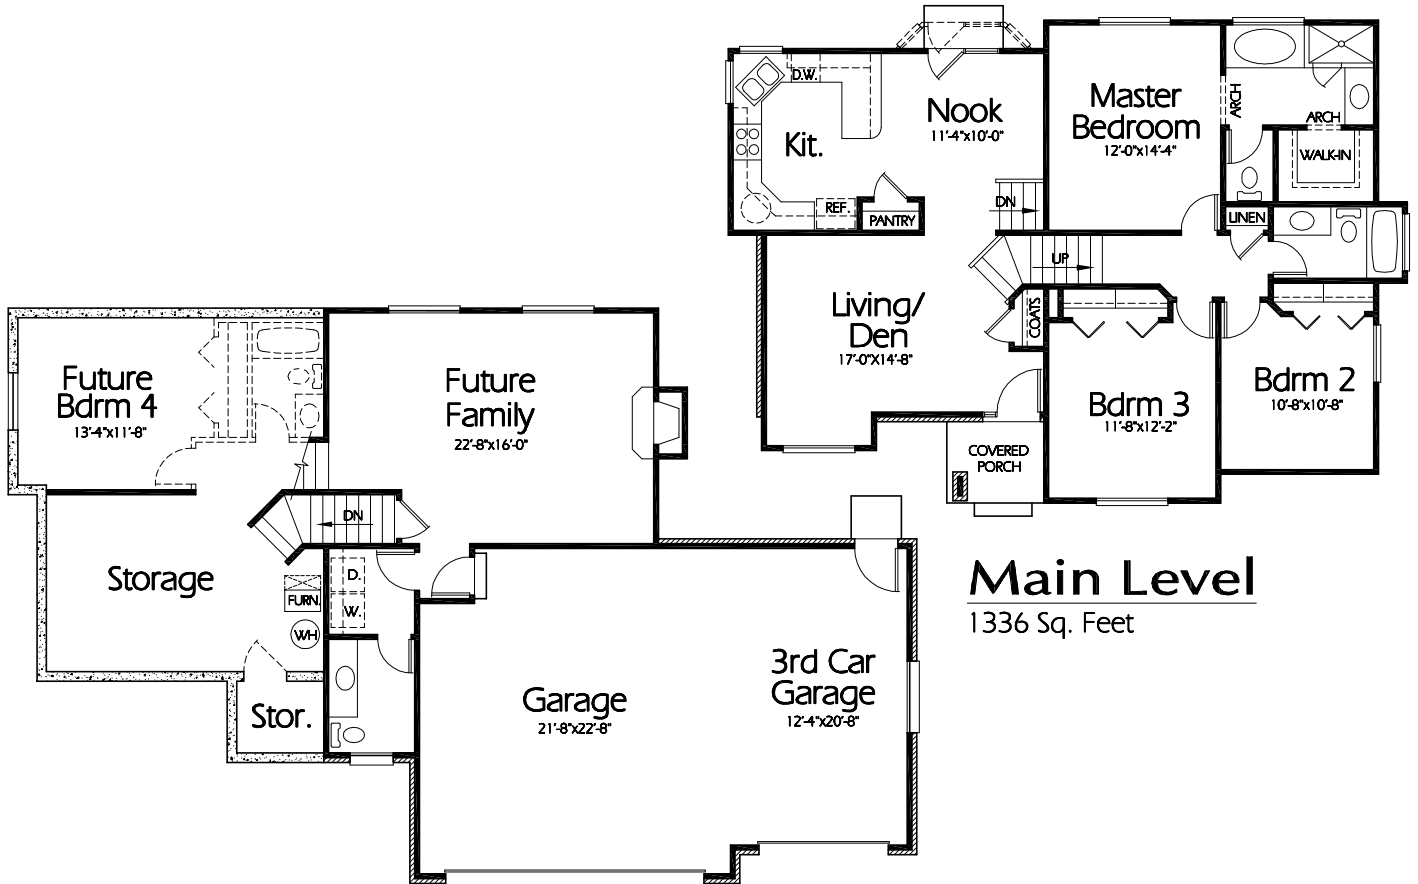

ML-1336a

4th Level Basement
606 Sq. Feet

Family Room Level
483 Sq. Feet

Lower Level
1089 Sq. Feet

Plan ML-1336a

Overall Dimensions 63'-4" x 40'-0"
1336 Finished Sq. Feet
Room Sizes Shown Are Approximate

*Hearthstone
Home Design*