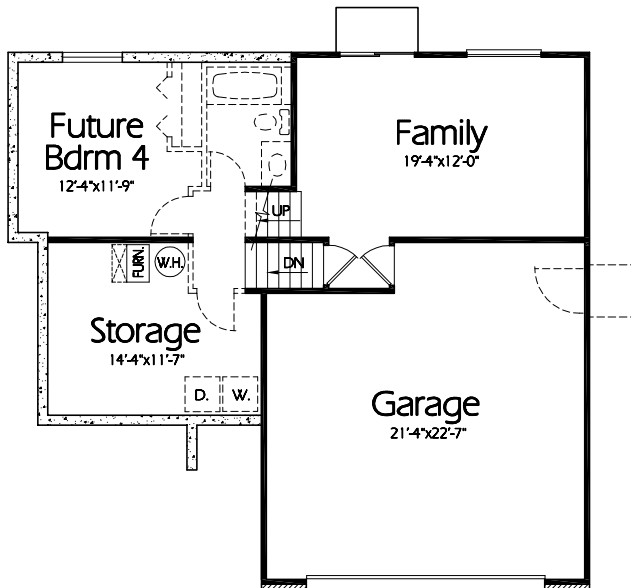

Front Elevation

ML-1319a

Lower Level

278 Sq. Feet Finished
713 Sq. Feet Total

Main Level

1041 Sq. Feet

Plan ML-1319a

Overall Dimensions 39'-0" x 36'-0"
1319 Finished Sq. Feet
Room Sizes Shown Are Approximate