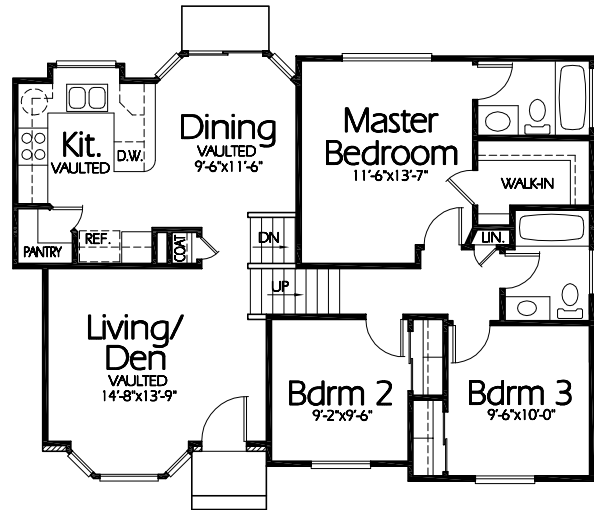

Front Elevation

ML-1319a

Lower Level

278 Sq. Feet Finished
713 Sq. Feet Total

Main Level

1041 Sq. Feet

Plan ML-1319a

Overall Dimensions 39'-0" x 36'-0"
1319 Finished Sq. Feet
Room Sizes Shown Are Approximate