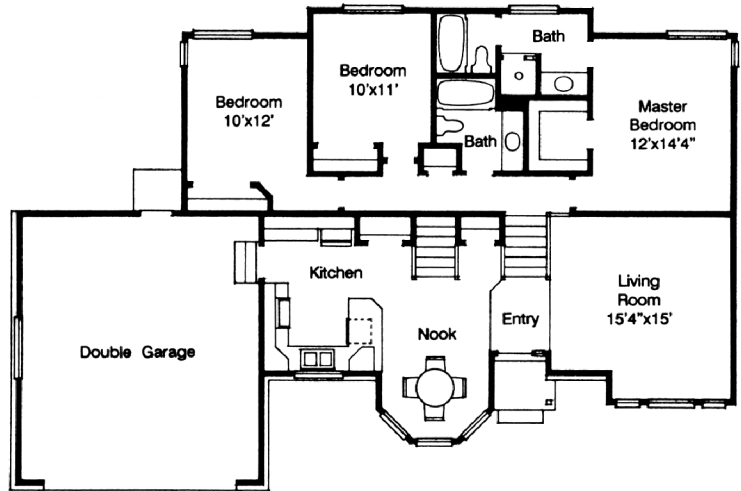

ML-1300a

Lower Level
1127 Sq. Feet

Main Level
1305 Sq. Feet

Plan ML-1300a

Overall Dimensions 60'-0" x 37'-8"
1305 Finished Sq. Feet
Room Sizes Shown Are Approximate

*Hearthstone
Home Design*

94 North 100 West - Bountiful, Utah 84010
Phone: (801) 298-2505 - Fax: (801) 298-3077
www.hearthstonehomedesign.com