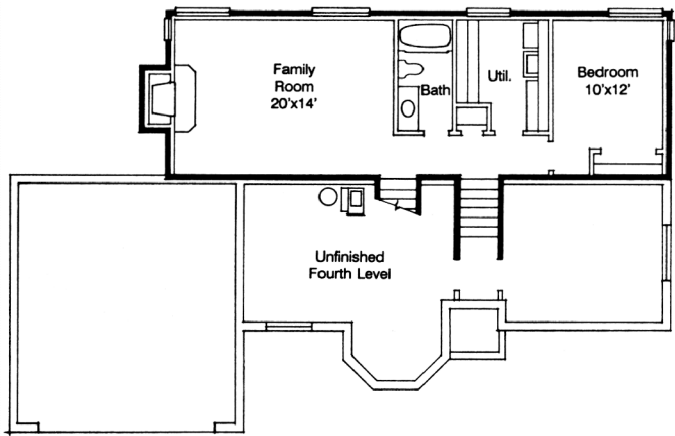

ML-1300a

Lower Level
1127 Sq. Feet

Main Level
1305 Sq. Feet

Plan ML-1300a

Overall Dimensions 60'-0" x 37'-8"
1305 Finished Sq. Feet
Room Sizes Shown Are Approximate

*Hearthstone
Home Design*

94 North 100 West - Bountiful, Utah 84010
Phone: (801) 298-2505 - Fax: (801) 298-3077
www.hearthstonehomedesign.com