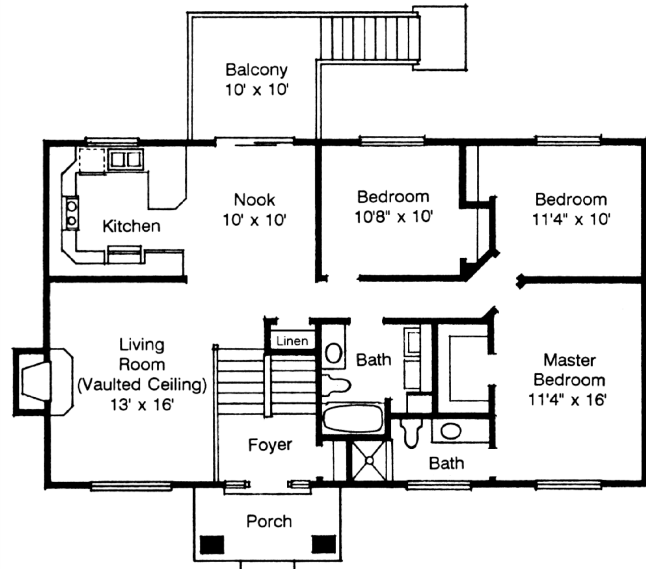

ML-1230a

Lower Level
560 Sq. Feet

Main Level
1230 Sq. Feet

Plan ML-1230a

Overall Dimensions 46'-0" x 26'-8"
1230 Finished Sq. Feet
Room Sizes Shown Are Approximate

**Hearthstone
Home Design**
94 North 100 West - Bountiful, Utah 84010
Phone: (801) 298-2505 - Fax: (801) 298-3077
www.hearthstonehomedesign.com