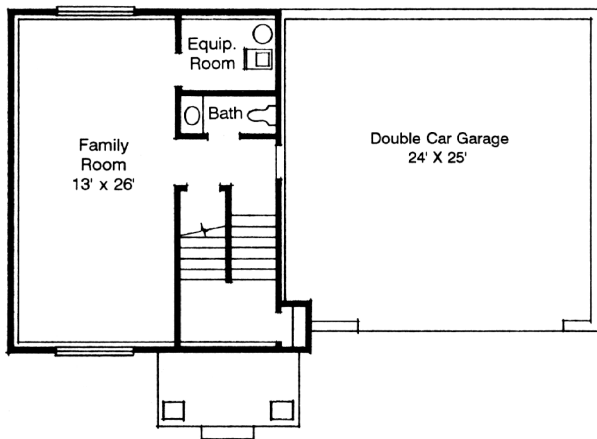

ML-1230a

Lower Level
560 Sq. Feet

Main Level
1230 Sq. Feet

Plan ML-1230a

Overall Dimensions 46'-0" x 26'-8"
1230 Finished Sq. Feet
Room Sizes Shown Are Approximate

**Hearthstone
Home Design**
94 North 100 West - Bountiful, Utah 84010
Phone: (801) 298-2505 - Fax: (801) 298-3077
www.hearthstonehomedesign.com