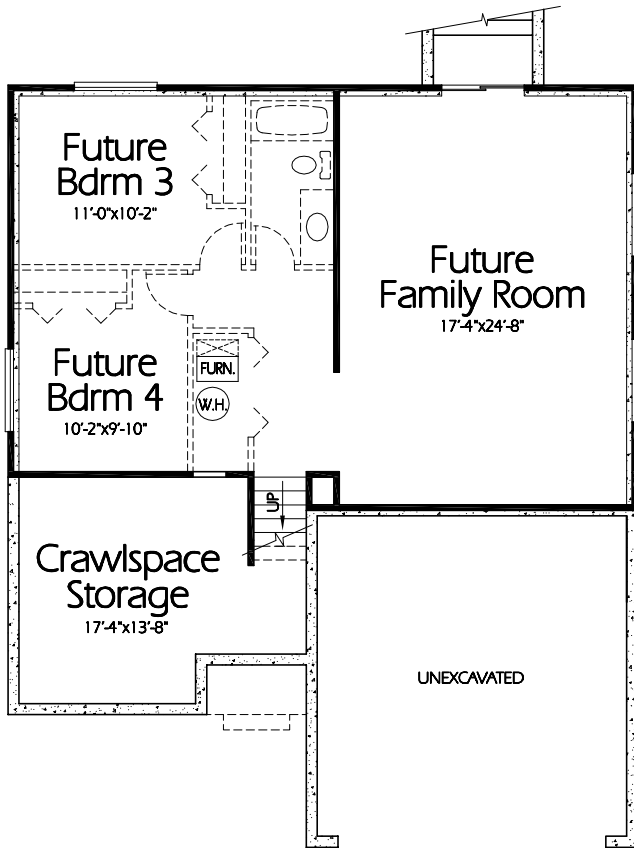

Front Elevation

Lower Level
939 Sq. Feet

Main Level
1198 Sq. Feet

Plan ML-1198a

Overall Dimensions 40'-0" x 46'-0"
1198 Finished Sq. Feet
Room Sizes Shown Are Approximate

*Hearthstone
Home Design*

94 North 100 West - Bountiful, Utah 84010
Phone: (801) 298-2505 - Fax: (801) 298-3077
www.hearthstonehomedesign.com

ML-1198a