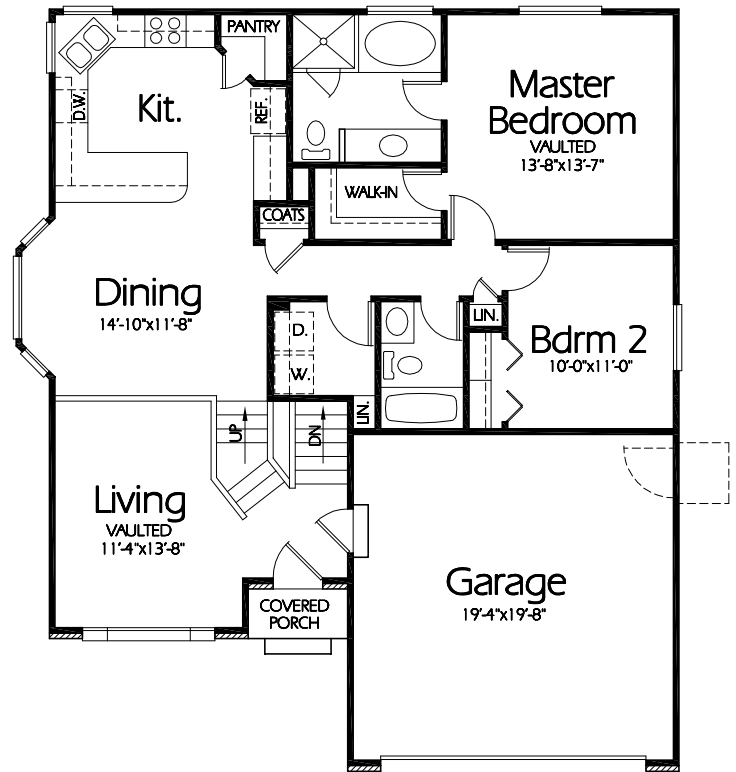

Front Elevation

Lower Level
939 Sq. Feet

Main Level
1198 Sq. Feet

Plan ML-1198a

Overall Dimensions 40'-0" x 46'-0"
1198 Finished Sq. Feet
Room Sizes Shown Are Approximate

*Hearthstone
Home Design*

94 North 100 West - Bountiful, Utah 84010
Phone: (801) 298-2505 - Fax: (801) 298-3077
www.hearthstonehomedesign.com

ML-1198a