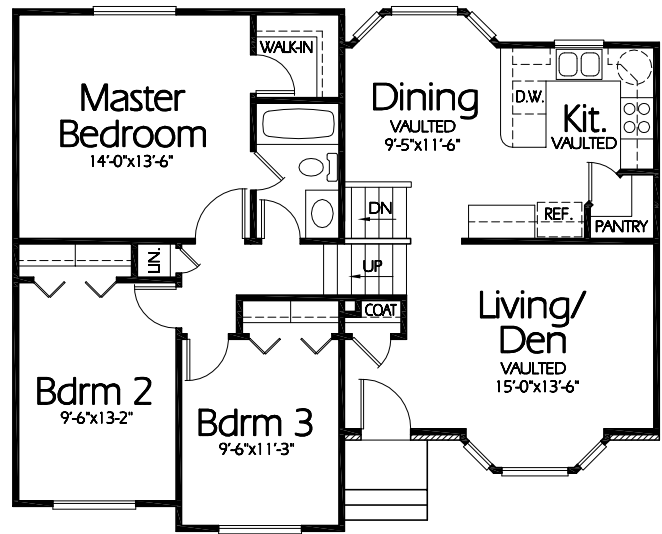

ML-1099a

Lower Level
726 Sq. Feet

Main Level
1099 Sq. Feet

Plan ML-1099a

Overall Dimensions 39'-0" x 38'-0"
1099 Finished Sq. Feet
Room Sizes Shown Are Approximate

*Hearthstone
Home Design*

94 North 100 West - Bountiful, Utah 84010
Phone: (801) 298-2505 - Fax: (801) 298-3077
www.hearthstonehomedesign.com