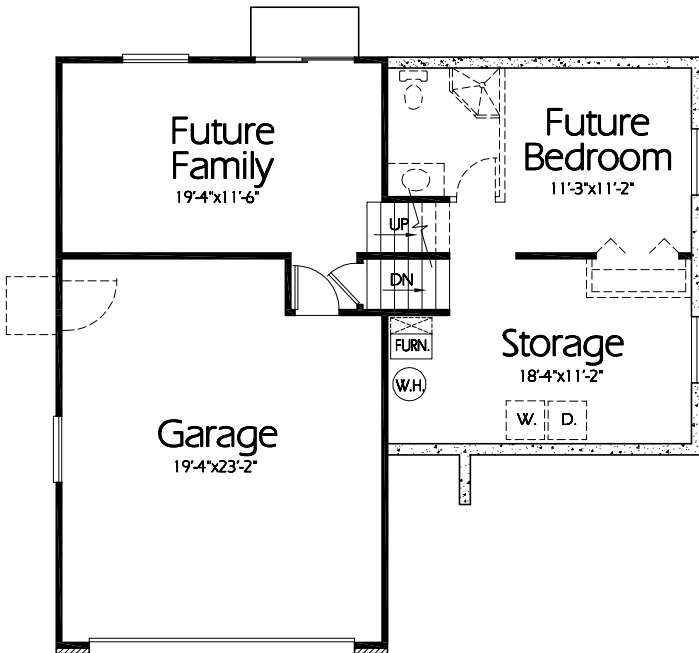

ML-1099a

Lower Level
726 Sq. Feet

Main Level
1099 Sq. Feet

Plan ML-1099a

Overall Dimensions 39'-0" x 38'-0"
1099 Finished Sq. Feet
Room Sizes Shown Are Approximate

*Hearthstone
Home Design*

94 North 100 West - Bountiful, Utah 84010
Phone: (801) 298-2505 - Fax: (801) 298-3077
www.hearthstonehomedesign.com