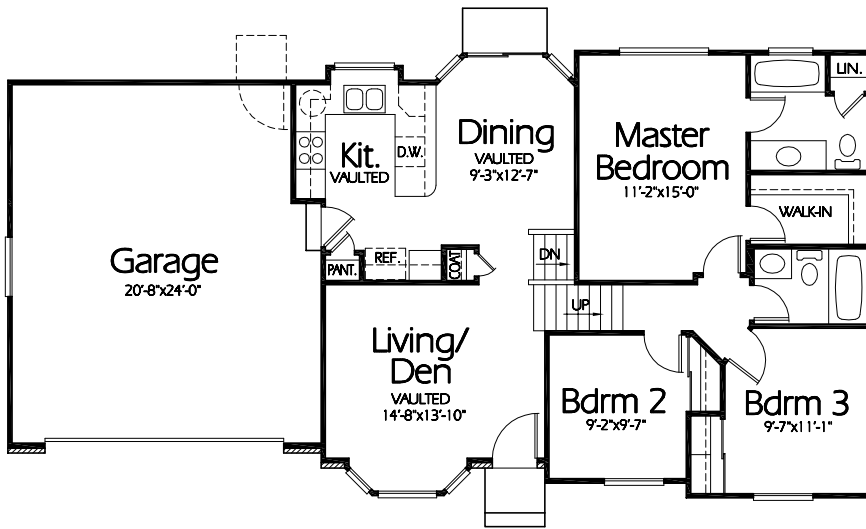

ML-1079a

**Main Level**  
1079 Sq. Feet

**Lower Level**  
538 Sq. Feet

## Plan ML-1079a

Overall Dimensions 58'-0" x 30'-0"  
1079 Finished Sq. Feet  
Room Sizes Shown Are Approximate

*Hearthstone  
Home Design*

94 North 100 West - Bountiful, Utah 84010  
Phone: (801) 298-2505 - Fax: (801) 298-3077  
[www.hearthstonehomedesign.com](http://www.hearthstonehomedesign.com)