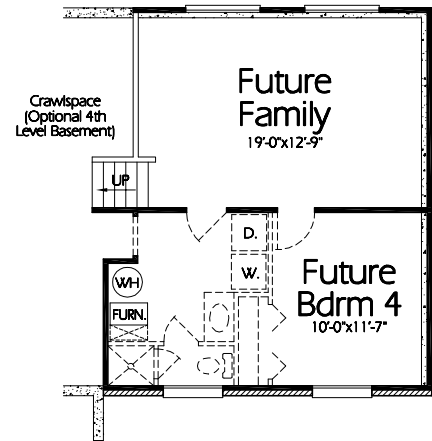

ML-1079a

**Main Level**  
1079 Sq. Feet

**Lower Level**  
538 Sq. Feet

## Plan ML-1079a

Overall Dimensions 58'-0" x 30'-0"  
1079 Finished Sq. Feet  
Room Sizes Shown Are Approximate

*Hearthstone  
Home Design*

94 North 100 West - Bountiful, Utah 84010  
Phone: (801) 298-2505 - Fax: (801) 298-3077  
[www.hearthstonehomedesign.com](http://www.hearthstonehomedesign.com)