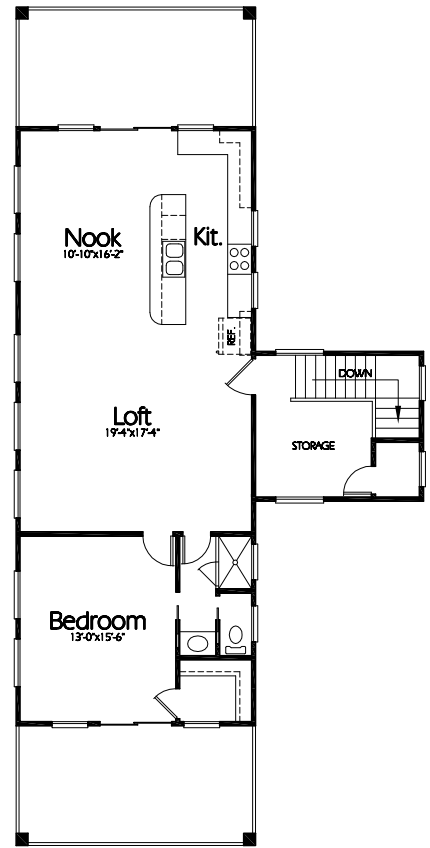

Main Level

Upper Level
1000 Sq. Feet

Garage 64'x70'

Garage 64'x70'
Version A

Hearthstone
Home Design

94 North 100 West - Bountiful, Utah 84010
Phone: (801) 298-2505 - Fax: (801) 298-3077
www.hearthstonedesign.com