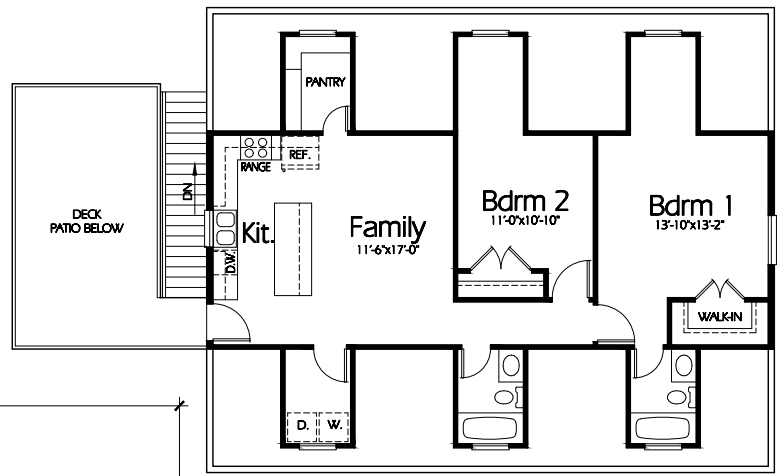

Garage 62'x38'

Upper Level
1101 Sq. Feet

Main Level

Garage 62'x38'
Version A

Hearthstone
Home Design
94 North 100 West - Bountiful, Utah 84010
Phone: (801) 298-2505
www.hearthstonedesign.com
info@hearthstonedesign.com