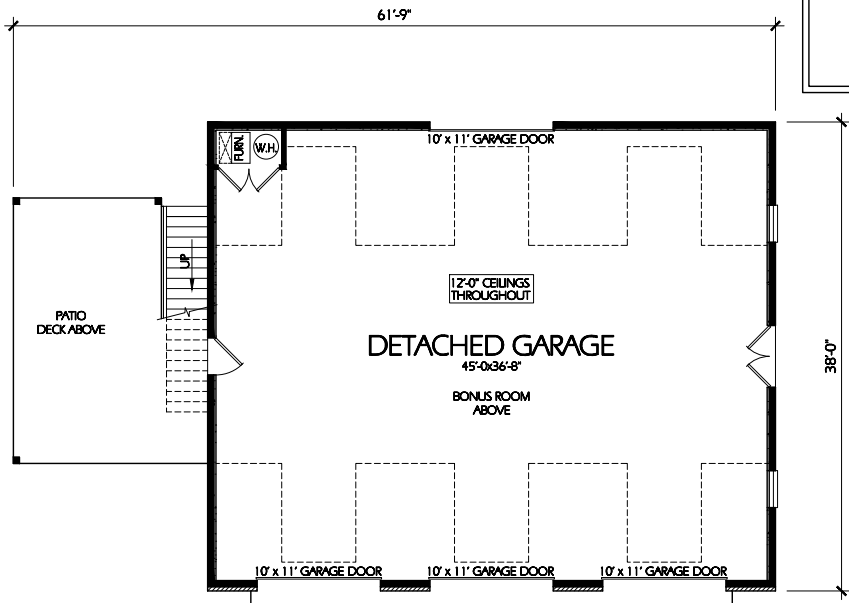

Garage 62'x38'

Upper Level
1101 Sq. Feet

Main Level

Garage 62'x38'
Version A

Hearthstone
Home Design
94 North 100 West - Bountiful, Utah 84010
Phone: (801) 298-2505
www.hearthstonedesign.com
info@hearthstonedesign.com