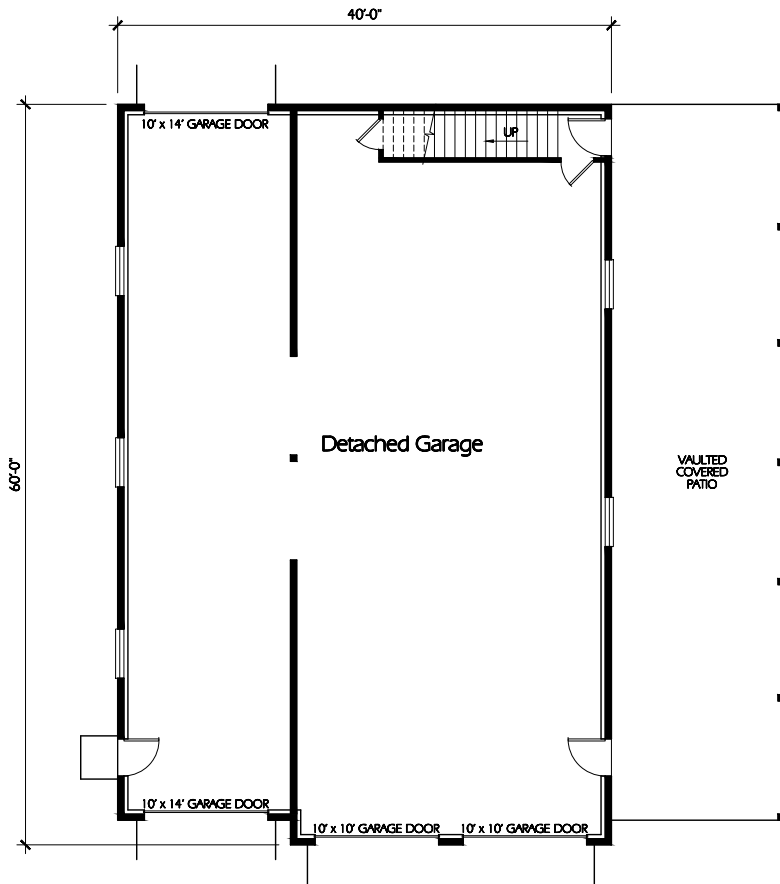

Garage 40'x60'

Main Level

Upper Level
1480 Sq. Feet

Garage 40'x60'
Version A

Hearthstone
Home Design
94 North 100 West - Bountiful, Utah 84010
Phone: (801) 298-2505
www.hearthstonedesign.com
info@hearthstonedesign.com