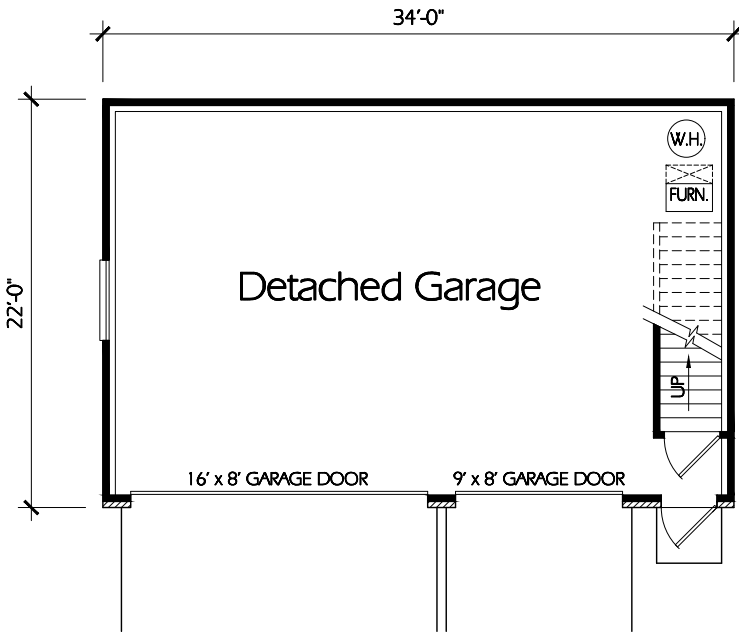

Garage 34'x22'

Main Level

Upper Level
552 Sq. Feet

Garage 34'x22'
Version A

Hearthstone
Home Design

94 North 100 West - Bountiful, Utah 84010
Phone: (801) 298-2505

www.hearthstonedesign.com
info@hearthstonedesign.com