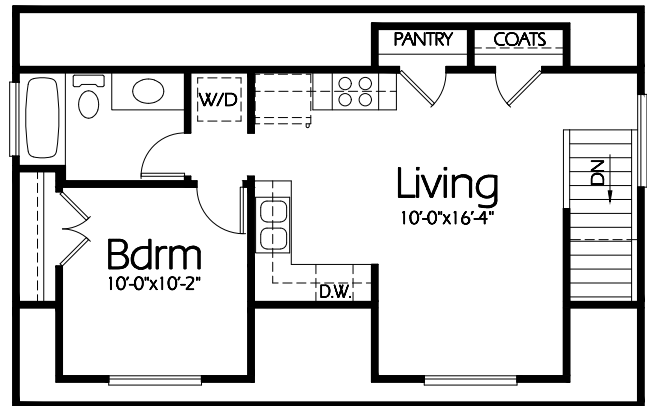

Garage 34'x22'

Main Level

Upper Level
552 Sq. Feet

Garage 34'x22'
Version A

Hearthstone
Home Design

94 North 100 West - Bountiful, Utah 84010
Phone: (801) 298-2505

www.hearthstonedesign.com
info@hearthstonedesign.com