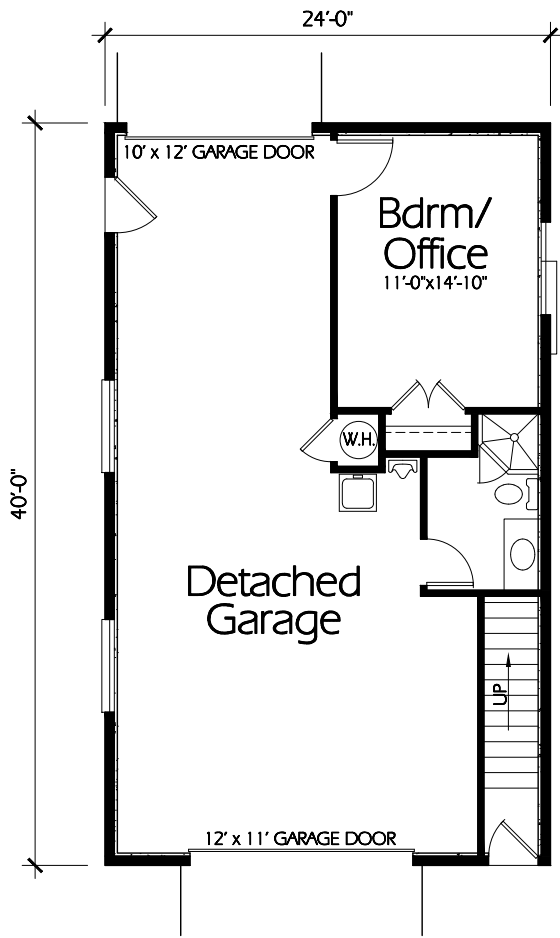

Garage 24'x40'

Main Level

Garage 24'x40'
Version A

Upper Level

918 Sq. Feet

*Hearthstone
Home Design*

94 North 100 West - Bountiful, Utah 84010
Phone: (801) 298-2505

www.hearthstonedesign.com
info@hearthstonedesign.com