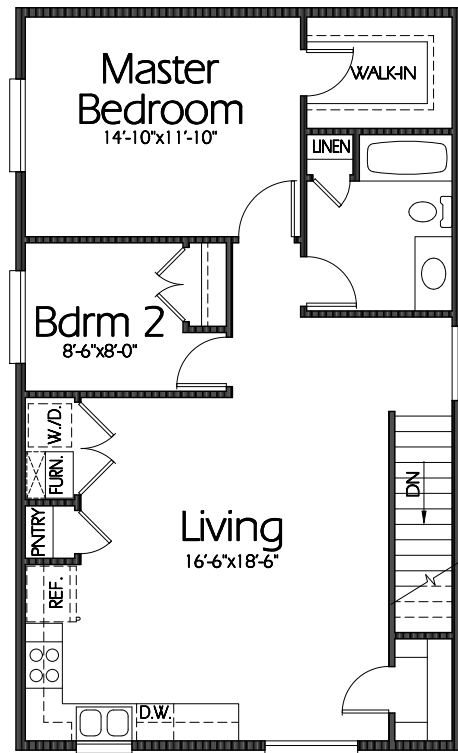

Garage 24'x40'

Main Level

Garage 24'x40'
Version A

Upper Level

918 Sq. Feet

*Hearthstone
Home Design*

94 North 100 West - Bountiful, Utah 84010
Phone: (801) 298-2505

www.hearthstonedesign.com
info@hearthstonedesign.com