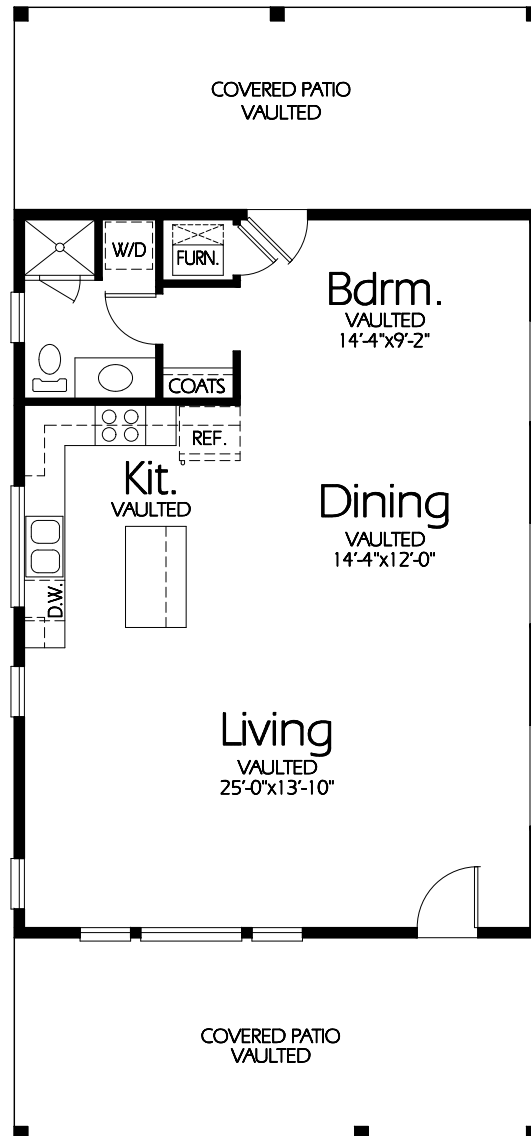

Front Elevation

Main Level

Plan GH-936a

Overall Dimensions 26'-0" x 56'-0"  
936 Finished Sq. Feet  
Room Sizes Shown Are Approximate

*Hearthstone*  
*Home Design*

94 North 100 West - Bountiful, Utah 84010  
Phone: (801) 298-2505  
[www.hearthstonedesign.com](http://www.hearthstonedesign.com)  
[info@hearthstonedesign.com](mailto:info@hearthstonedesign.com)