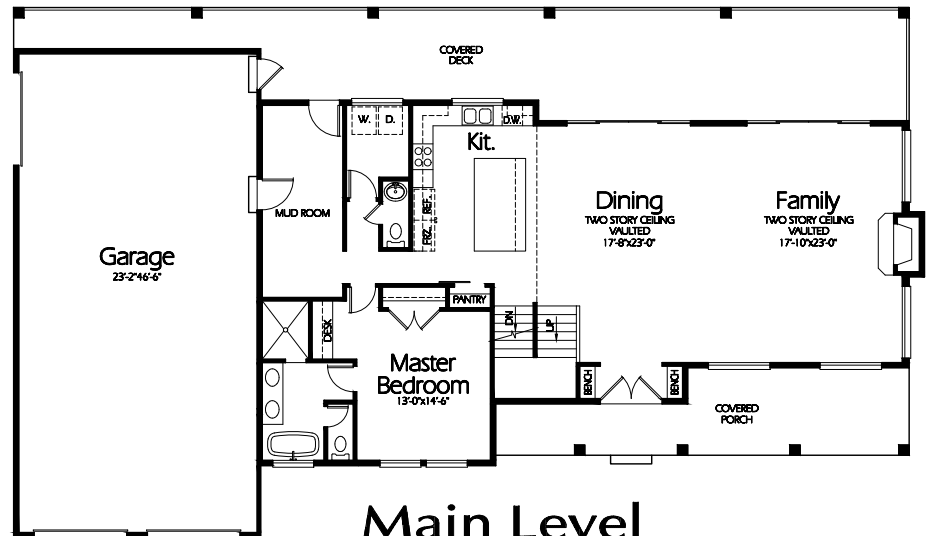

Front Elevation

Upper Level

2021 Sq. Feet

Main Level

1860 Sq. Feet

Plan C-3881a

Overall Dimensions 87'-0" x 51'-6"  
 3348 Finished Sq. Feet  
 Room Sizes Shown Are Approximate

*Hearthstone  
 Home Design*