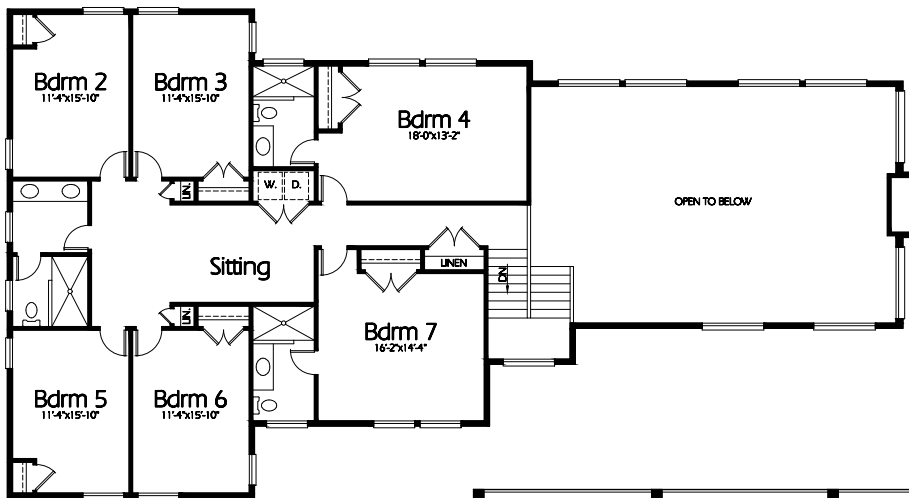

Front Elevation

Upper Level

2021 Sq. Feet

Main Level

1860 Sq. Feet

Plan C-3881a

Overall Dimensions 87'-0" x 51'-6"  
 3348 Finished Sq. Feet  
 Room Sizes Shown Are Approximate

*Hearthstone  
 Home Design*