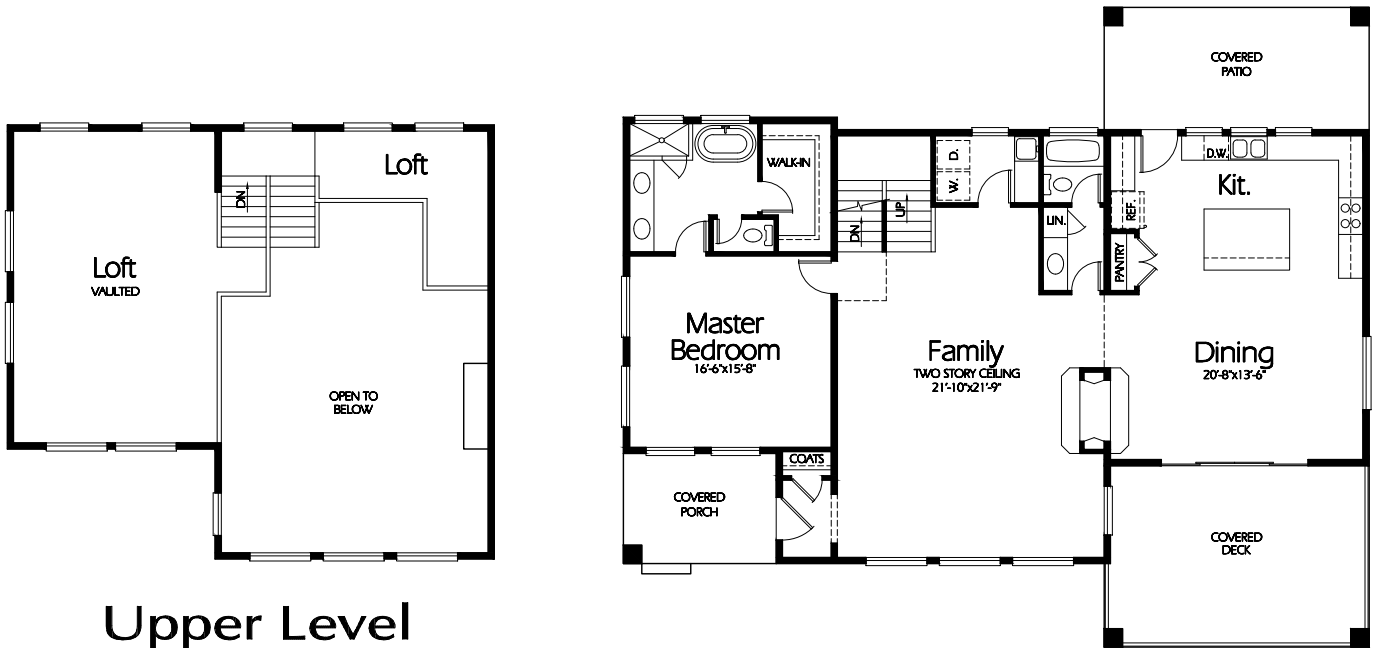

Front Elevation

C-2384a

Upper Level

483 Sq. Feet

Main Level

1901 Sq. Feet

Plan C-2384a

Overall Dimensions 61'-0" x 52'-4"
 2384 Finished Sq. Feet
 Room Sizes Shown Are Approximate