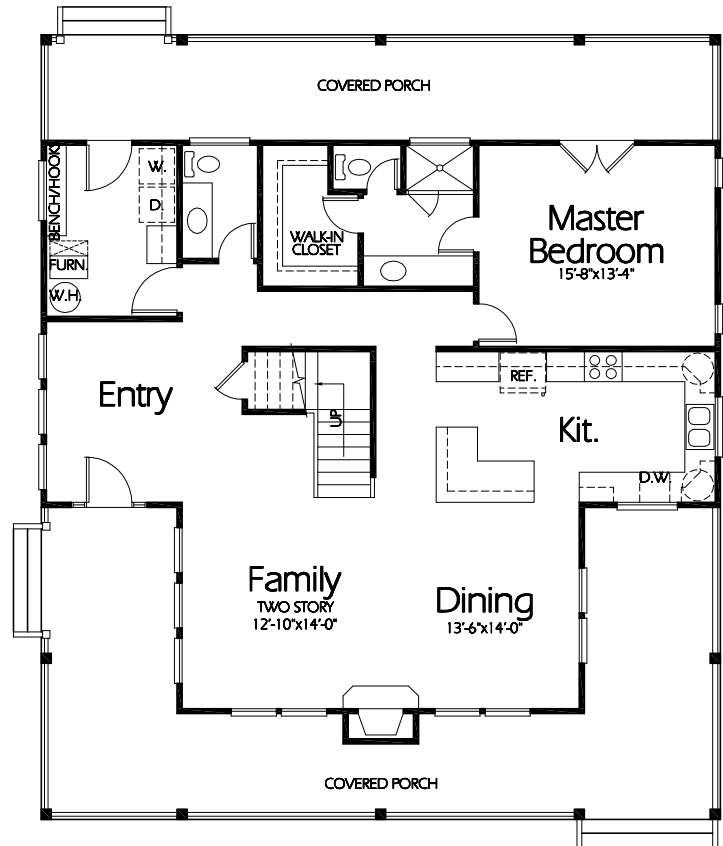

Front Elevation

Upper Level

818 Sq. Feet

Main Level

1464 Sq. Feet

Plan C-2282a

Overall Dimensions 45'-0" x 52'-0"
2282 Finished Sq. Feet
Room Sizes Shown Are Approximate

*Hearthstone
Home Design*