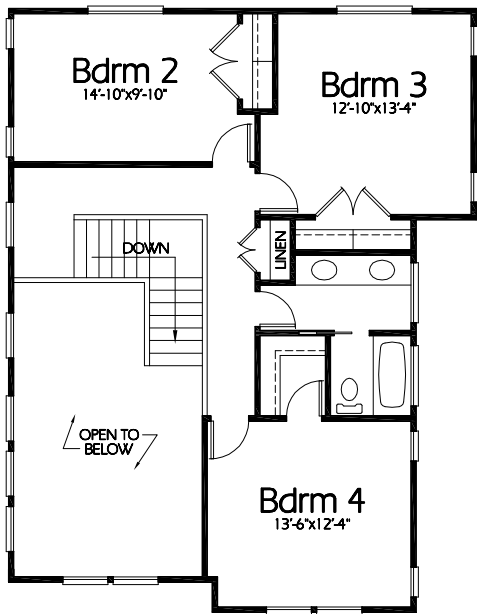

Front Elevation

Upper Level

818 Sq. Feet

Main Level

1464 Sq. Feet

Plan C-2282a

Overall Dimensions 45'-0" x 52'-0"
2282 Finished Sq. Feet
Room Sizes Shown Are Approximate

*Hearthstone
Home Design*