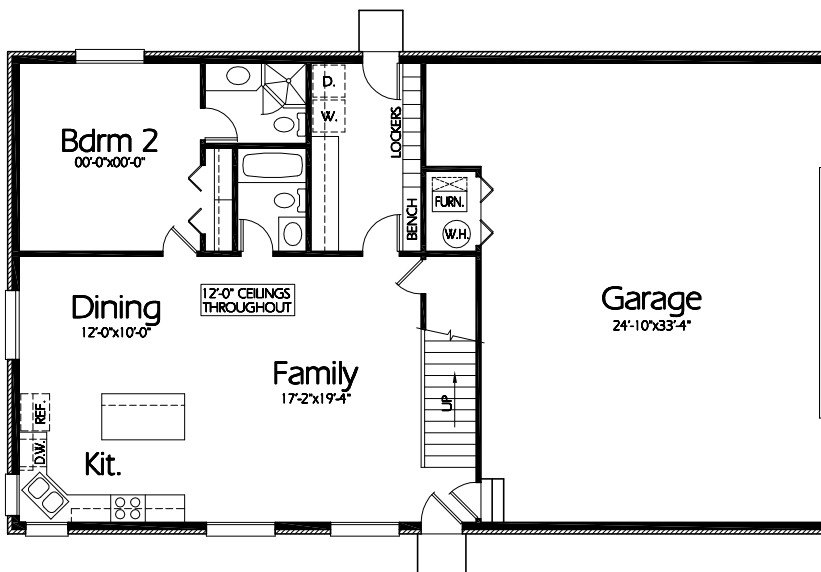

Front Elevation

Upper Level
1129± Sq. Feet

Main Level
1160 Sq. Feet

Plan C-2189a

Overall Dimensions 60'-0" x 35'-0"
2189 Finished Sq. Feet
Room Sizes Shown Are Approximate

Hearthstone
Home Design
94 North 100 West - Bountiful, Utah 84010
Phone: (801) 298-2505 - Fax: (801) 298-3077
www.hearthstonedesign.com