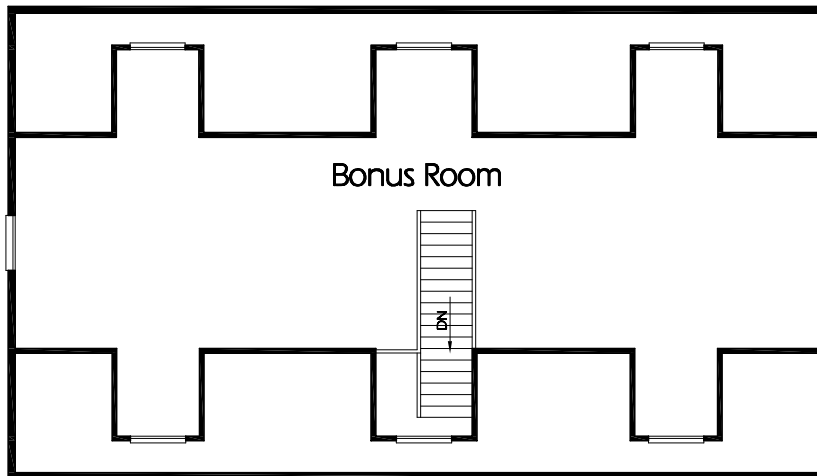

Front Elevation

Upper Level
1129± Sq. Feet

Main Level
1160 Sq. Feet

Plan C-2189a

Overall Dimensions 60'-0" x 35'-0"
2189 Finished Sq. Feet
Room Sizes Shown Are Approximate

Hearthstone
Home Design
94 North 100 West - Bountiful, Utah 84010
Phone: (801) 298-2505 - Fax: (801) 298-3077
www.hearthstonedesign.com