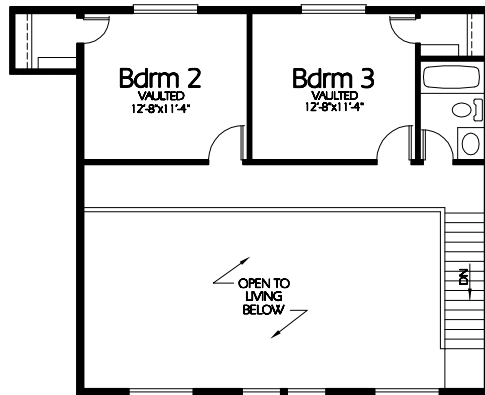

**Front Elevation**

**Main Level**

1488 Sq. Feet

**Upper Level**

507 Sq. Feet

**Plan C-1995a**

Overall Dimensions 78'-0" x 36'-0"  
1995 Finished Sq. Feet  
Room Sizes Shown Are Approximate

*Hearthstone  
Home Design*