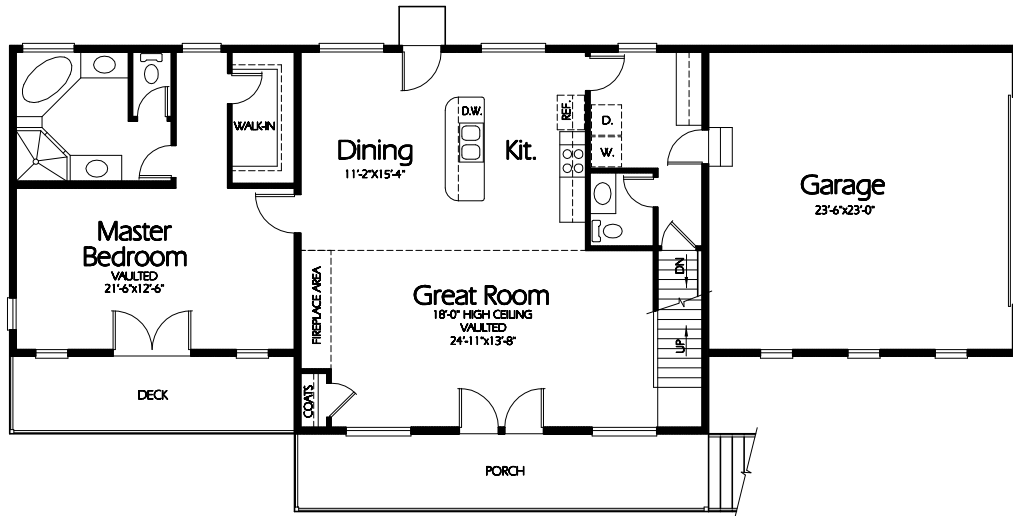

**Front Elevation**

**Main Level**

1488 Sq. Feet

**Upper Level**

507 Sq. Feet

**Plan C-1995a**

Overall Dimensions 78'-0" x 36'-0"  
1995 Finished Sq. Feet  
Room Sizes Shown Are Approximate

*Hearthstone  
Home Design*