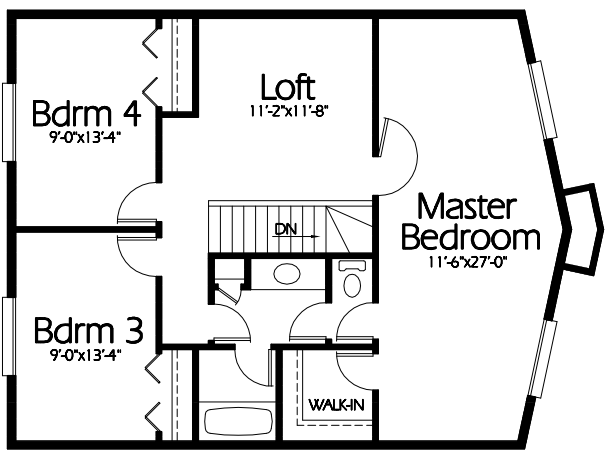

C-1962a

Front Elevation

Upper Level
977 Sq. Feet

Main Level
985 Sq. Feet

Plan C-1962a

Overall Dimensions 46'-0" x 34'-0"
1962 Finished Sq. Feet
Room Sizes Shown Are Approximate

Hearthstone
Home Design
94 North 100 West - Bountiful, Utah 84010
Phone: (801) 298-2505 - Fax: (801) 298-3077
www.hearthstonedesign.com