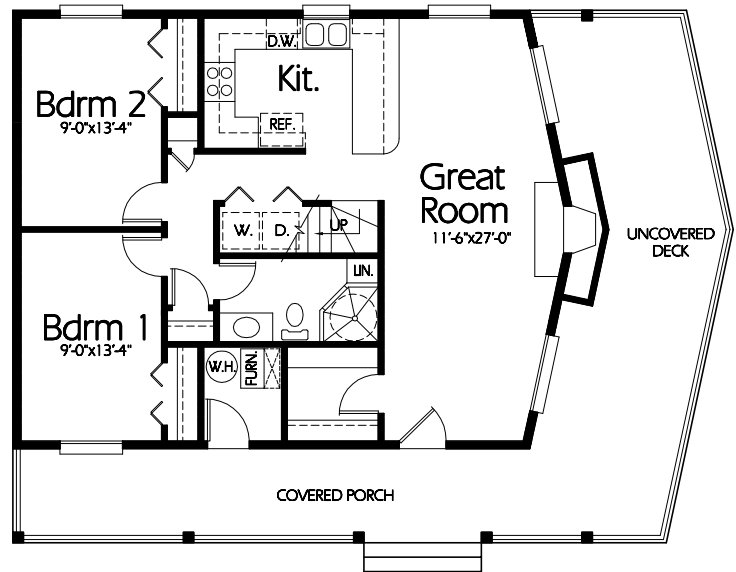

C-1962a

Front Elevation

Upper Level
977 Sq. Feet

Main Level
985 Sq. Feet

Plan C-1962a

Overall Dimensions 46'-0" x 34'-0"
1962 Finished Sq. Feet
Room Sizes Shown Are Approximate

Hearthstone
Home Design
94 North 100 West - Bountiful, Utah 84010
Phone: (801) 298-2505 - Fax: (801) 298-3077
www.hearthstonedesign.com