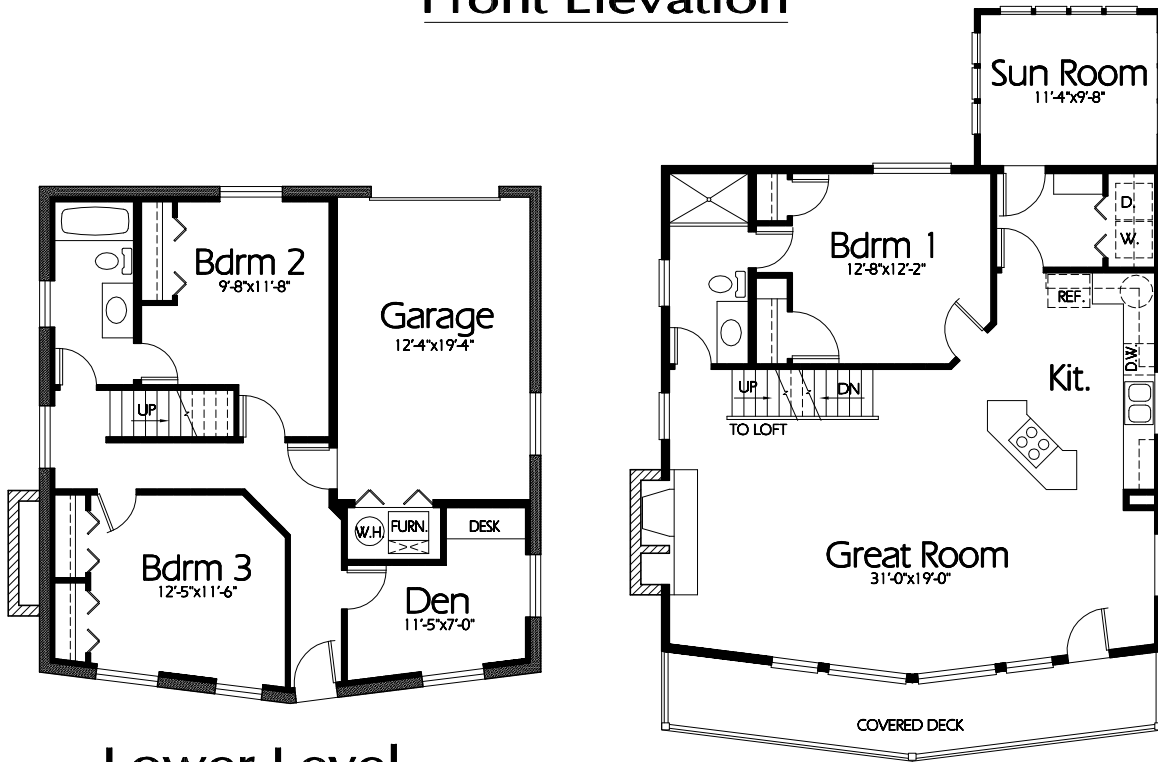

Front Elevation

C-1924a

Lower Level

764 Sq. Feet

Main Level

1160 Sq. Feet

Plan C-1924a

Overall Dimensions 34'-0" x 48'-0"
 1924 Finished Sq. Feet
 Room Sizes Shown Are Approximate