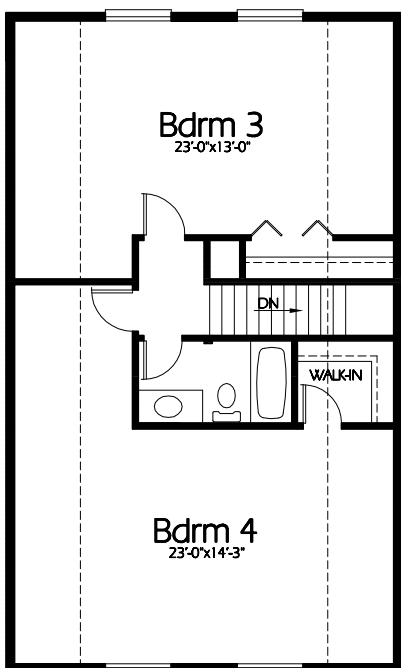

Front Elevation

Upper Level
960 Sq. Feet

Main Level
960 Sq. Feet

Plan C-1920a

With Optional Dormers

Overall Dimensions 24'-0" x 40'-0"

1920 Finished Sq. Feet

Room Sizes Shown Are Approximate