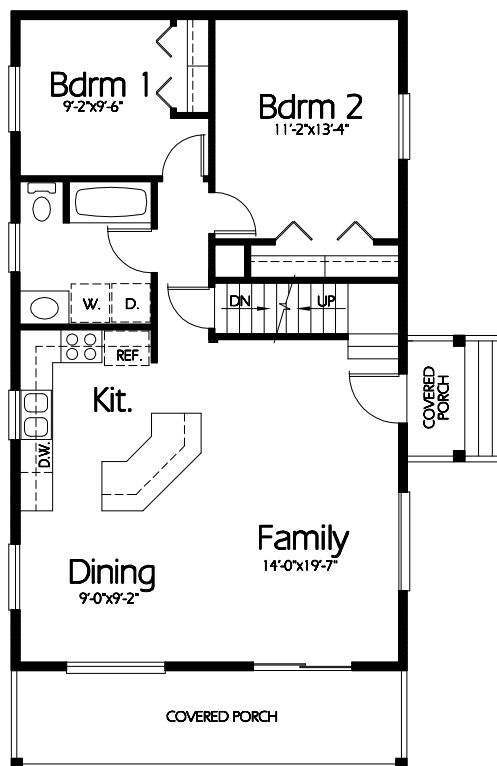

Front Elevation

Upper Level
960 Sq. Feet

Main Level
960 Sq. Feet

Plan C-1920a

With Optional Dormers

Overall Dimensions 24'-0" x 40'-0"

1920 Finished Sq. Feet

Room Sizes Shown Are Approximate