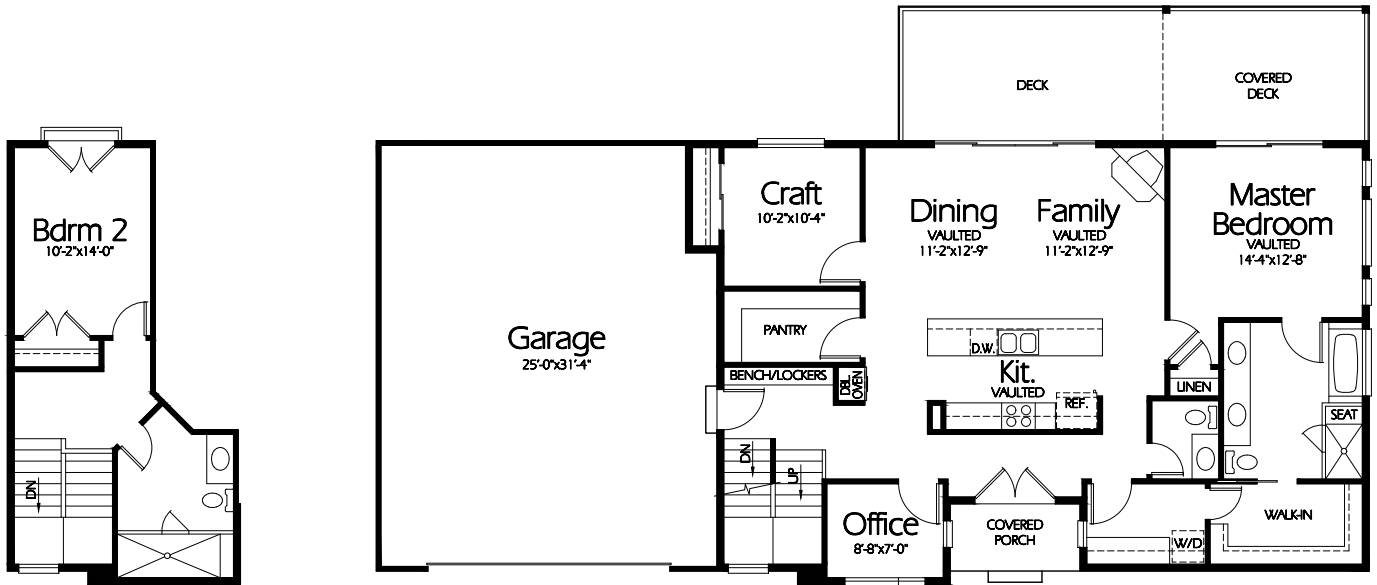

Front Elevation

C-1892a

Upper Level

358 Sq. Feet

Main Level

1534 Sq. Feet

Plan C-1892a

Overall Dimensions 73'-6" x 60'-8"
 1892 Finished Sq. Feet
 Room Sizes Shown Are Approximate