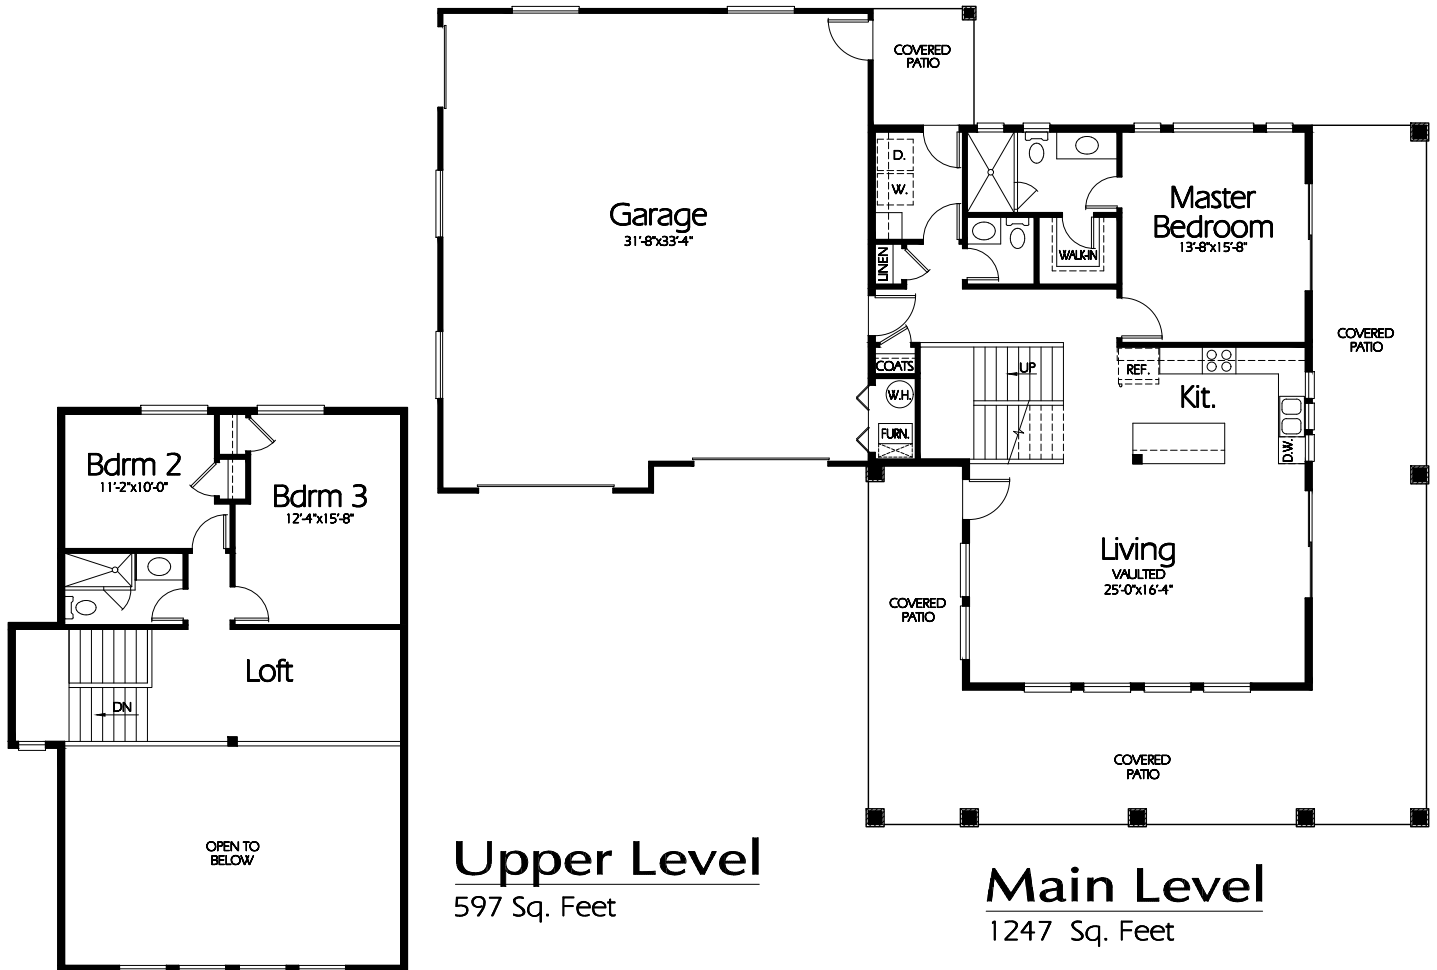

Front Elevation

Plan C-1844a

Overall Dimensions 73'-6" x 60'-8"
1844 Finished Sq. Feet
Room Sizes Shown Are Approximate

*Hearthstone
Home Design*

94 North 100 West - Bountiful, Utah 84010
Phone: (801) 298-2505
www.hearthstonedesign.com
info@hearthstonedesign.com