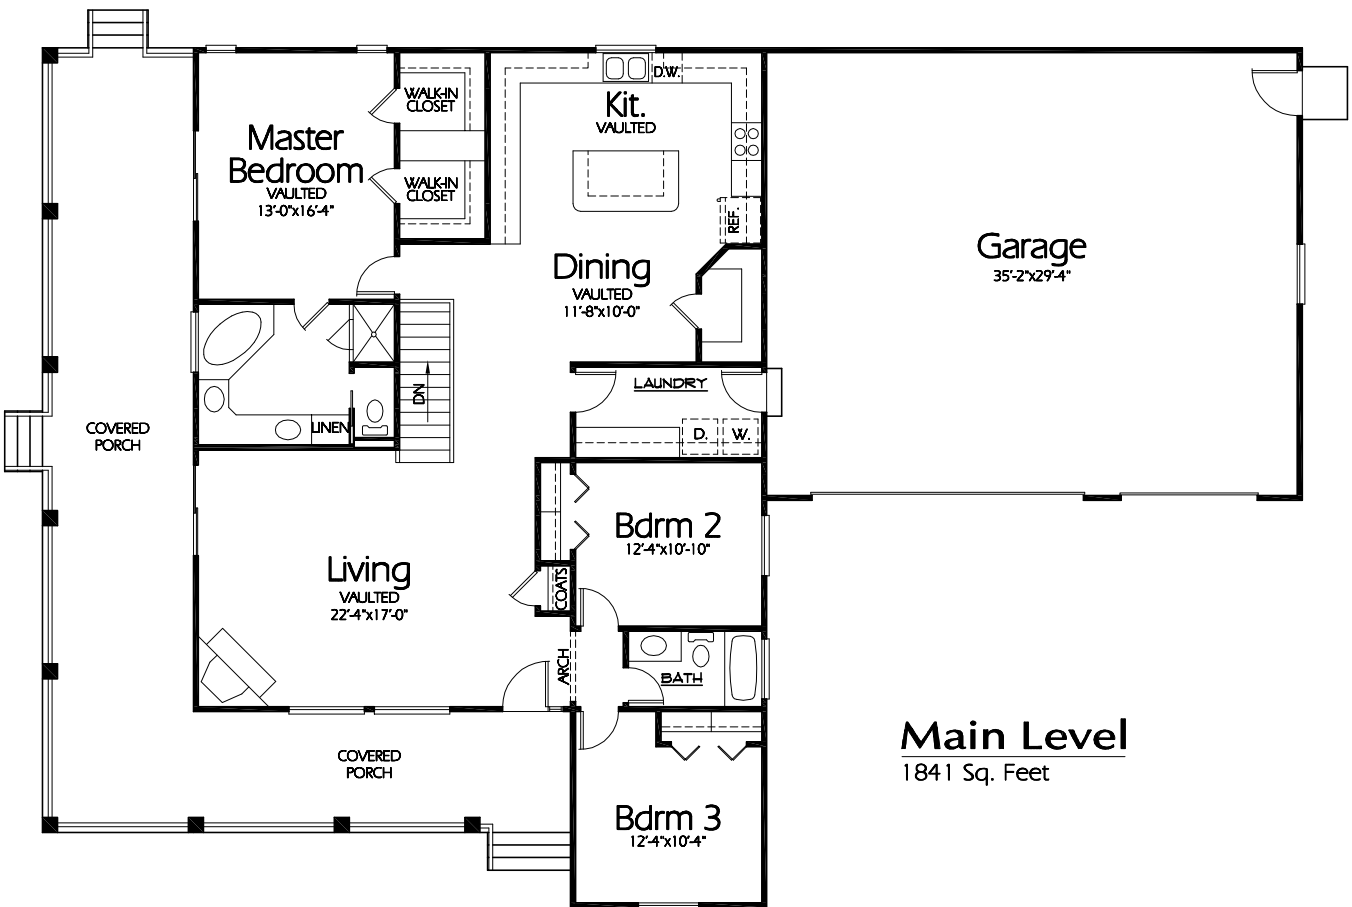

Front Elevation

Main Level
1841 Sq. Feet

Plan C-1841 a

Overall Dimensions 83'-6" x 57'-0"
1841 Finished Sq. Feet
Room Sizes Shown Are Approximate

Hearthstone
Home Design
94 North 100 West - Bountiful, Utah 84010
Phone: (801) 298-2505 - Fax: (801) 298-3077
www.hearthstonedesign.com

C-1841a