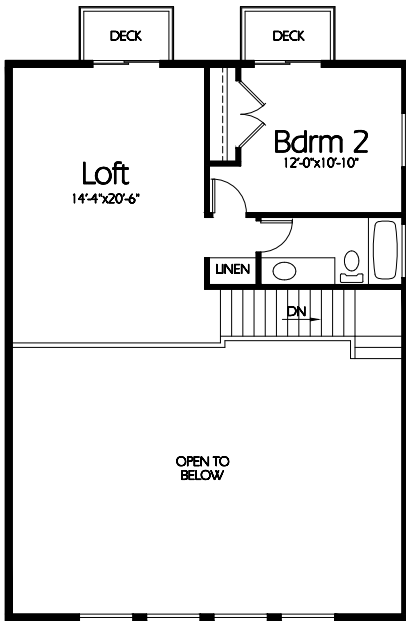

Front Elevation

C-1829a

Main Level

1250 Sq. Feet

Upper Level

579 Sq. Feet

Plan C-1829a

Overall Dimensions 66'-0" x 55'-8"
 1829 Finished Sq. Feet
 Room Sizes Shown Are Approximate