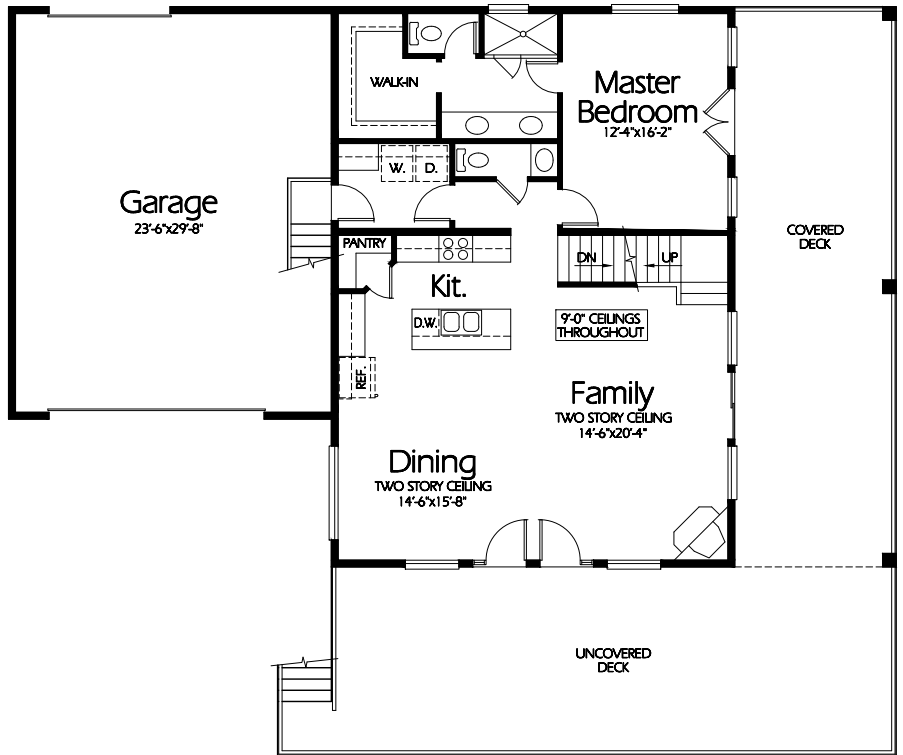

Front Elevation

C-1829a

Main Level

1250 Sq. Feet

Upper Level

579 Sq. Feet

Plan C-1829a

Overall Dimensions 66'-0" x 55'-8"
 1829 Finished Sq. Feet
 Room Sizes Shown Are Approximate