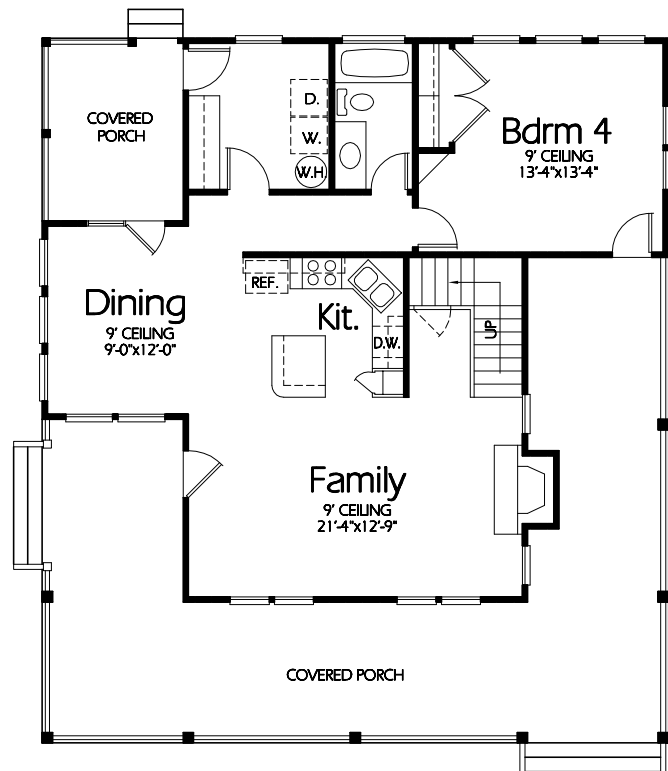

**Front Elevation**

C-1813a

**Upper Level**

781 Sq. Feet

**Main Level**

1032 Sq. Feet

**Plan C-1813a**

Overall Dimensions 40'-0" x 45'-0"  
 1813 Finished Sq. Feet  
 Room Sizes Shown Are Approximate