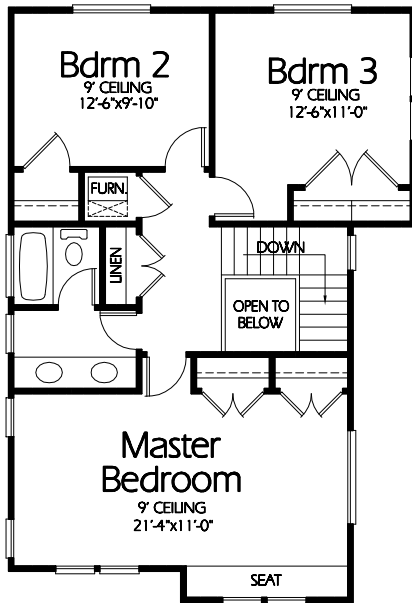

**Front Elevation**

C-1813a

**Upper Level**

781 Sq. Feet

**Main Level**

1032 Sq. Feet

**Plan C-1813a**

Overall Dimensions 40'-0" x 45'-0"  
 1813 Finished Sq. Feet  
 Room Sizes Shown Are Approximate